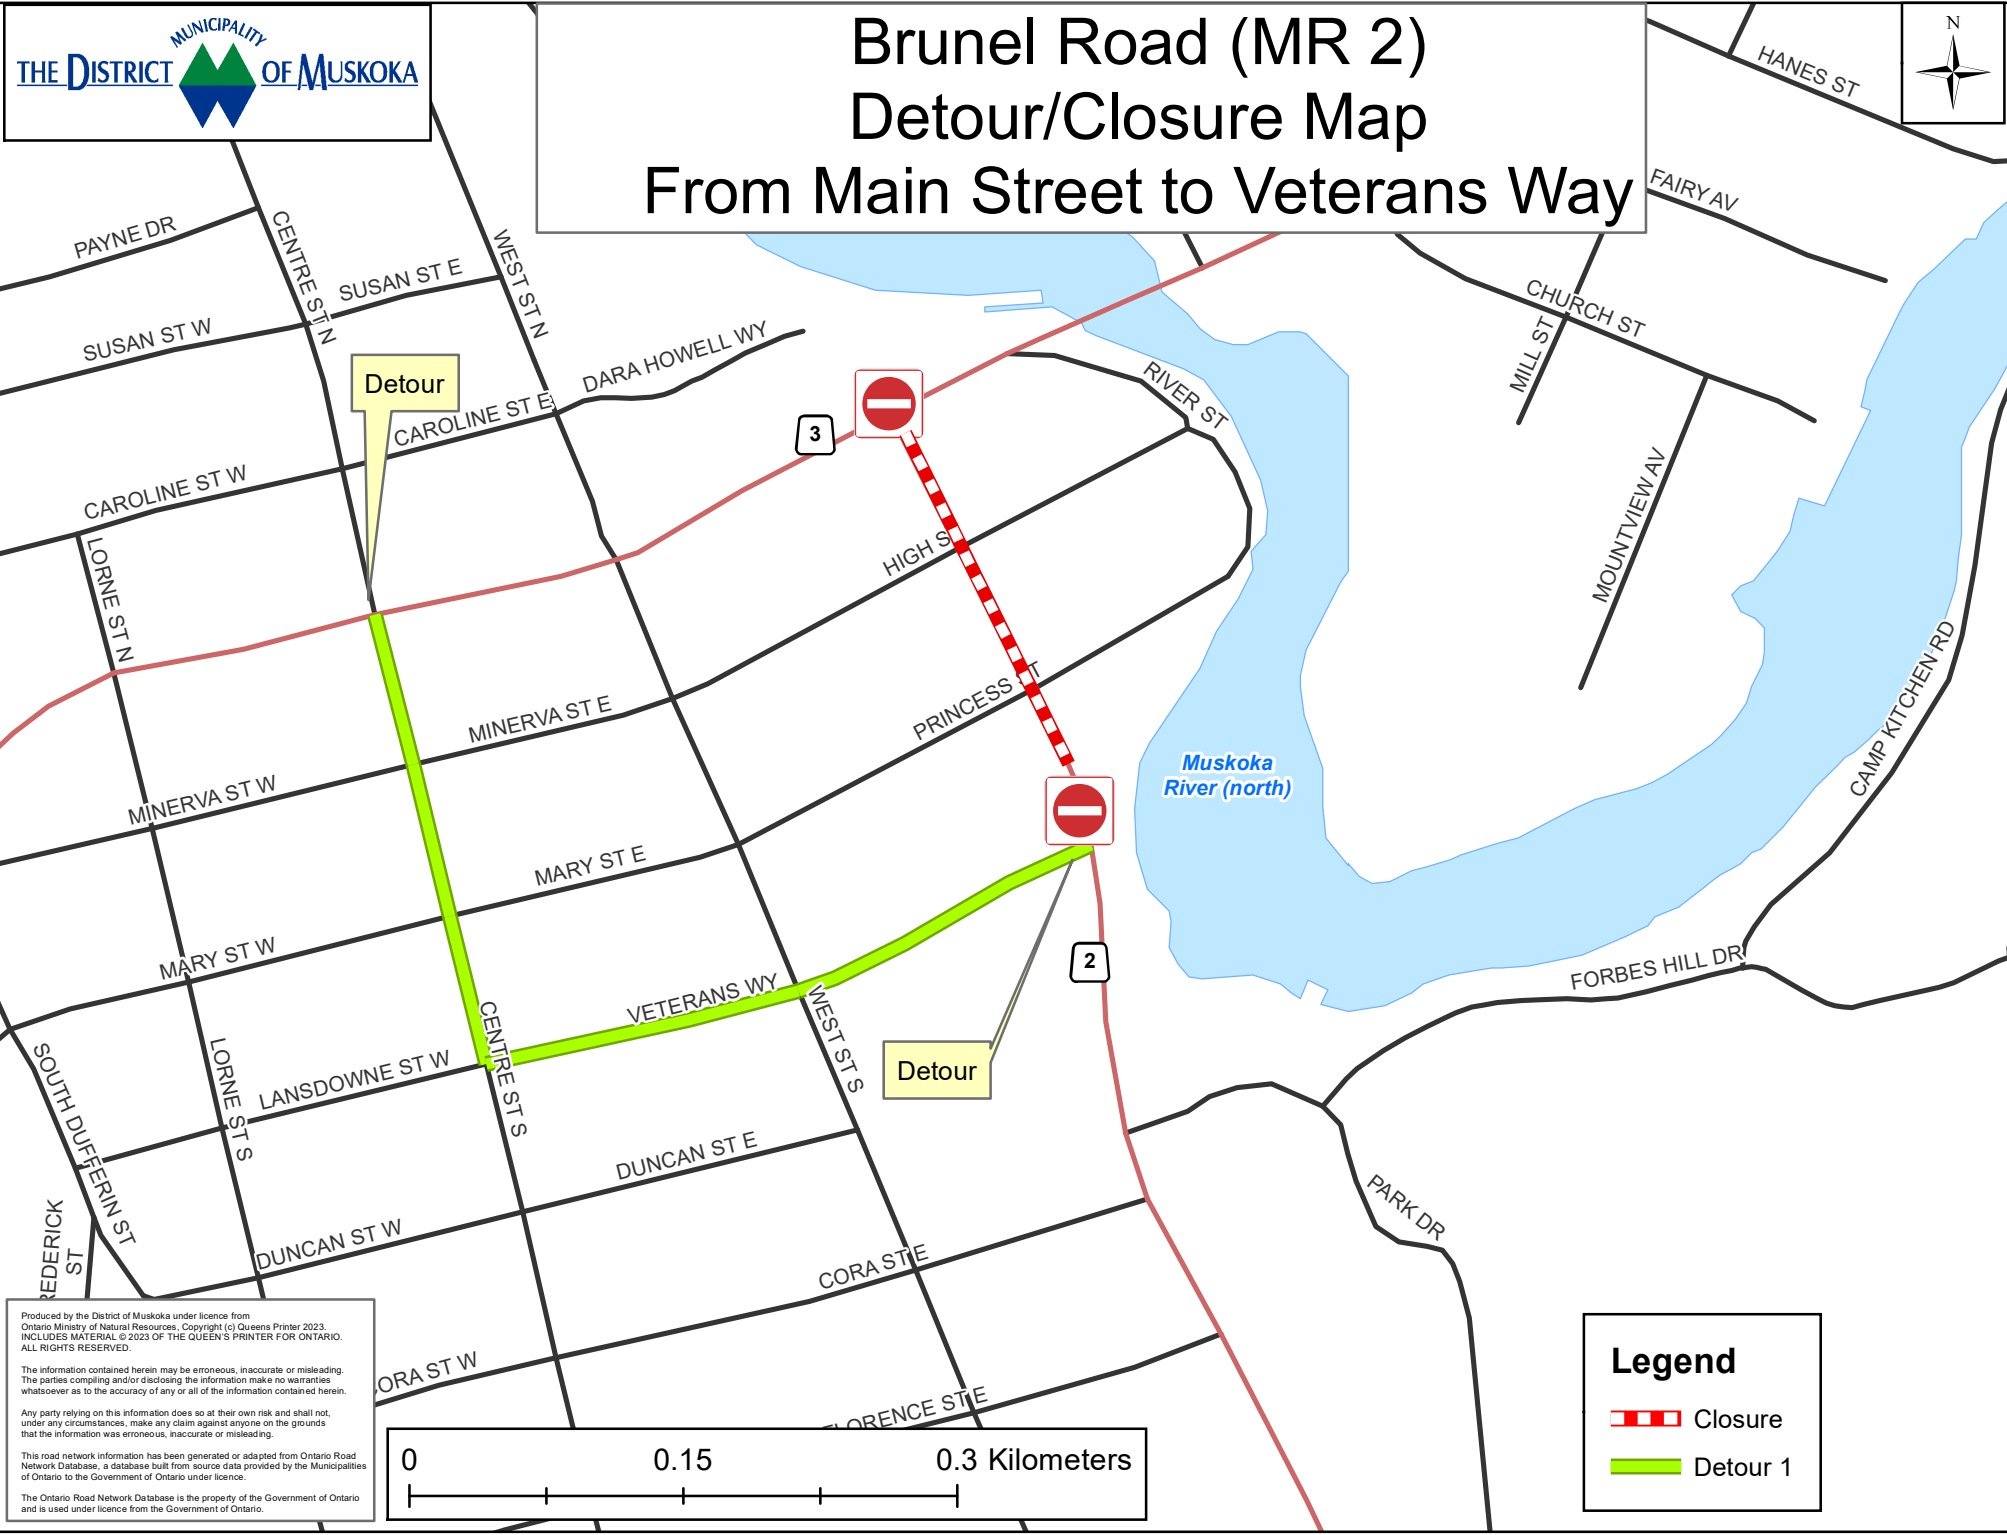

Brunel Road (MR 2) Detour/Closure Map From Main Street to Veterans Way

Legend

- Closure
- Detour 1