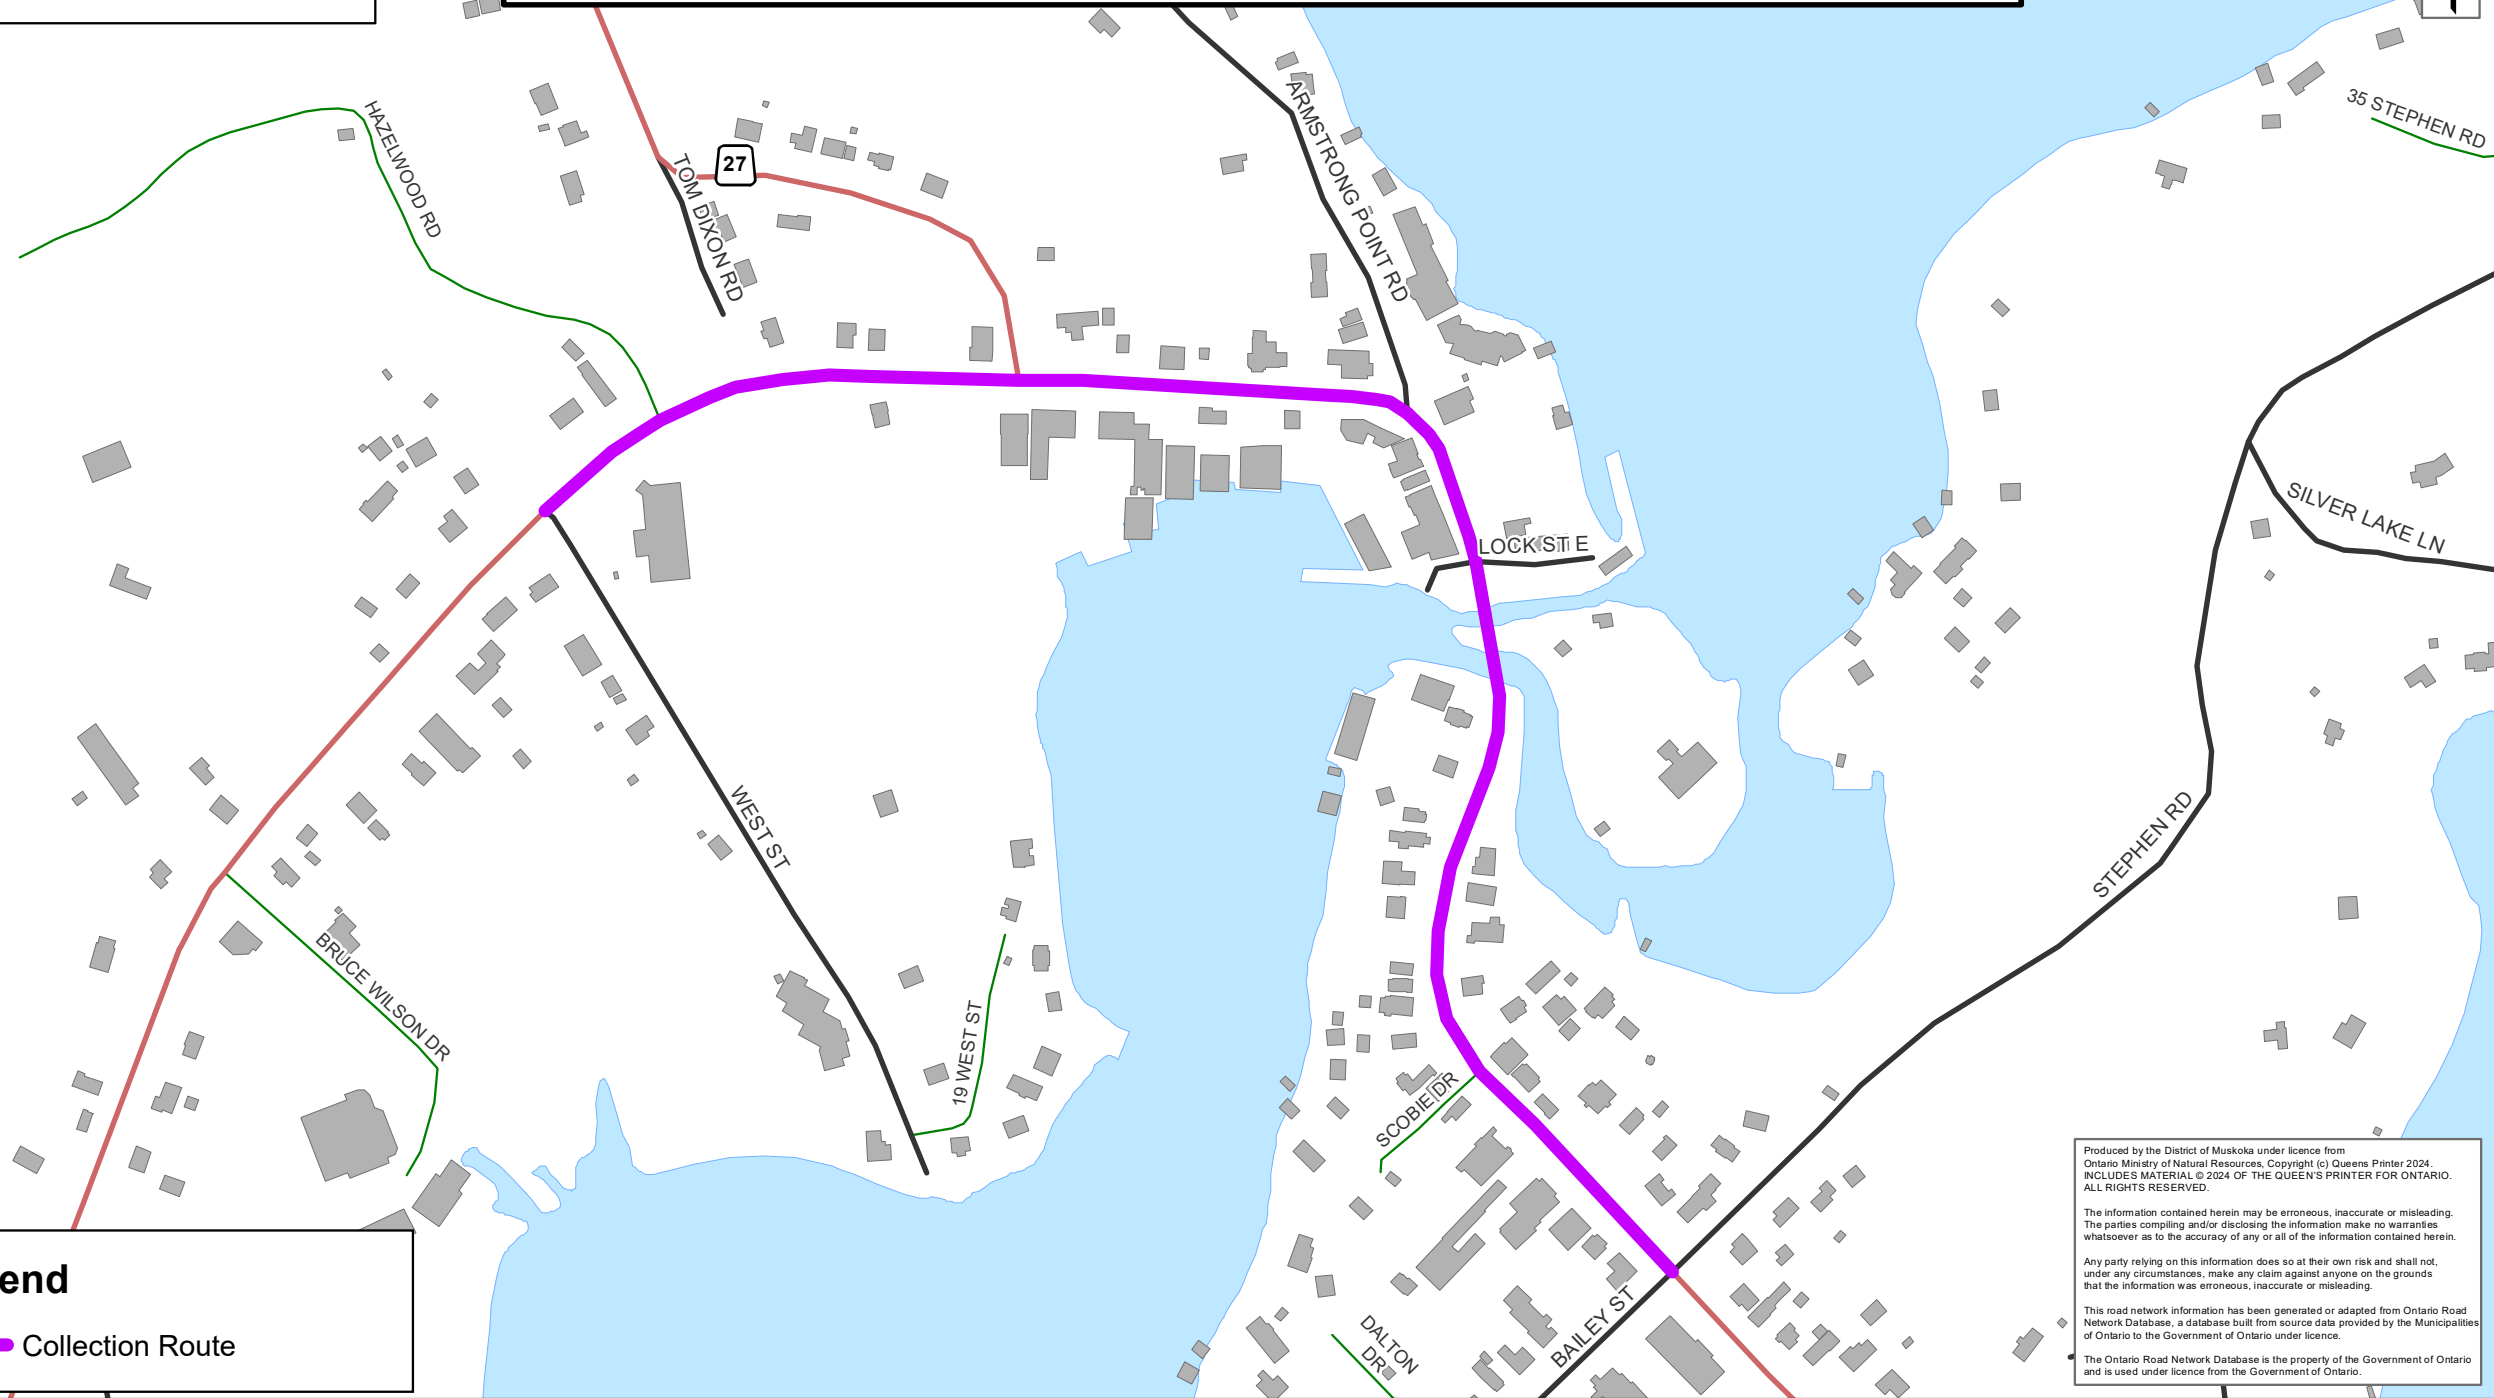

Downtown Business Collection Area - Port Carling

Legend

Collection Route