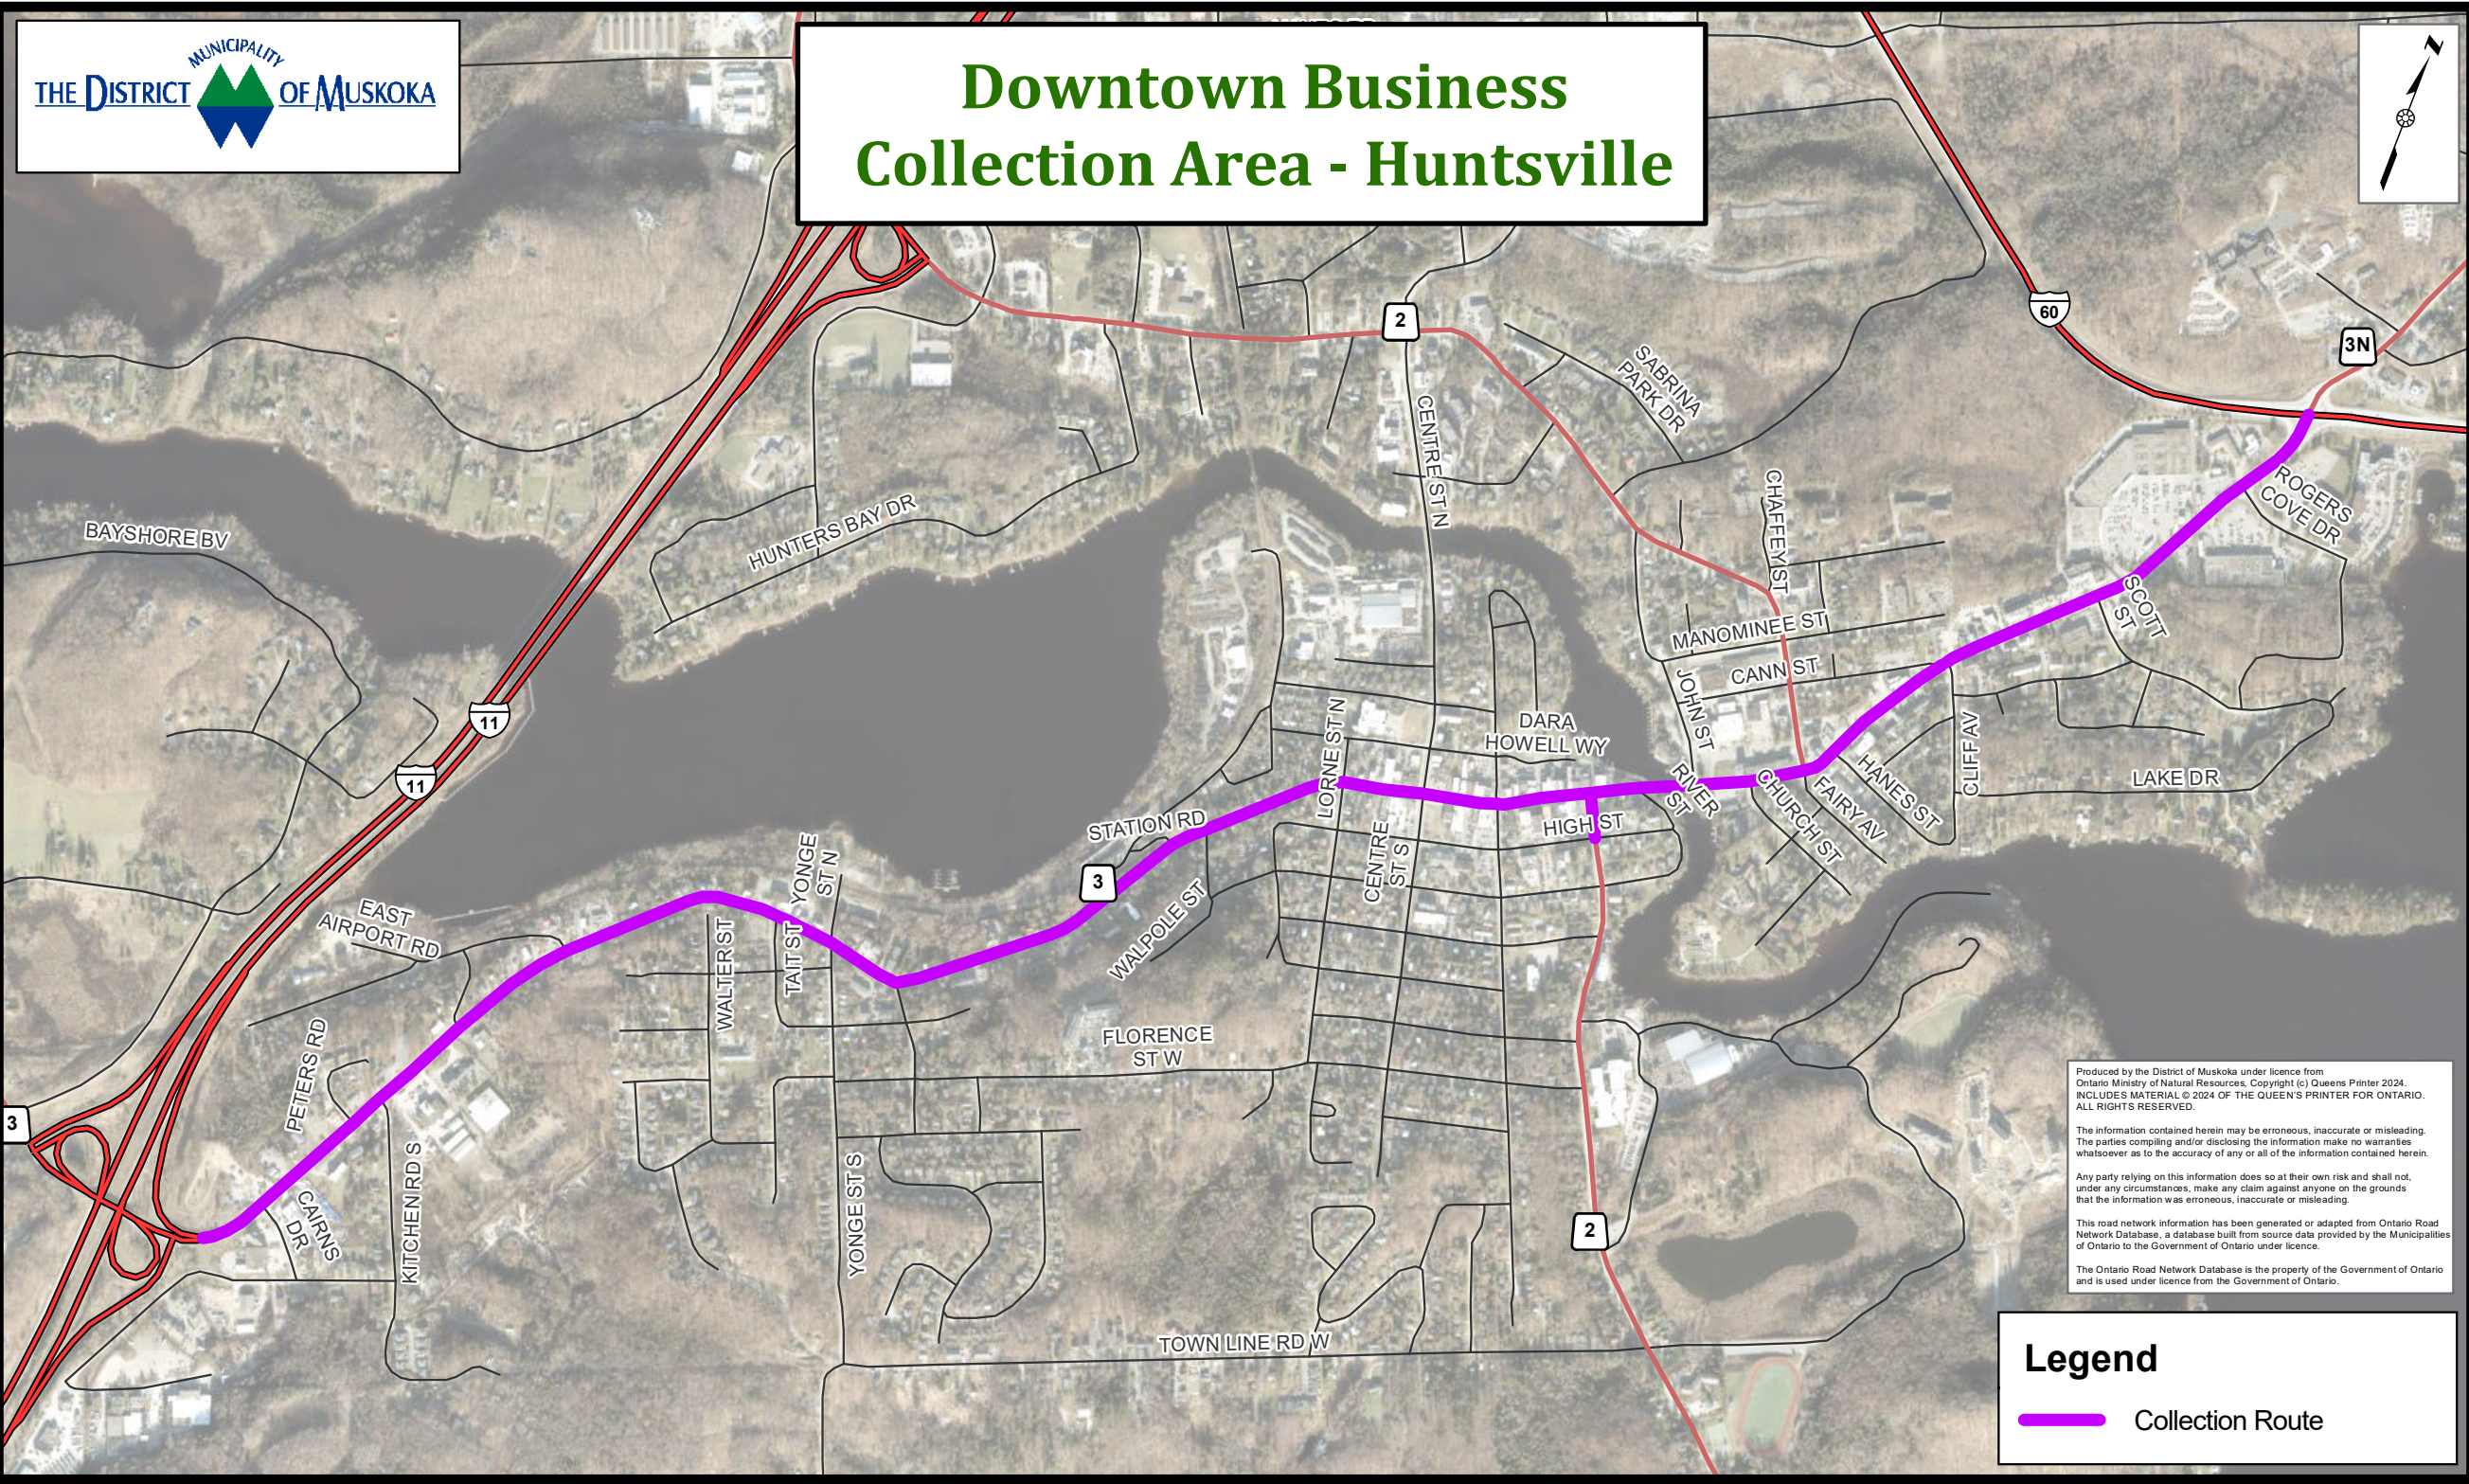

Downtown Business Collection Area - Huntsville

Produced by the District of Muskoka under licence from Ontario Ministry of Natural Resources, Copyright (c) Queens Printer 2024. INCLUDES MATERIAL © 2024 OF THE QUEEN'S PRINTER FOR ONTARIO. ALL RIGHTS RESERVED.

Legend

Collection Route