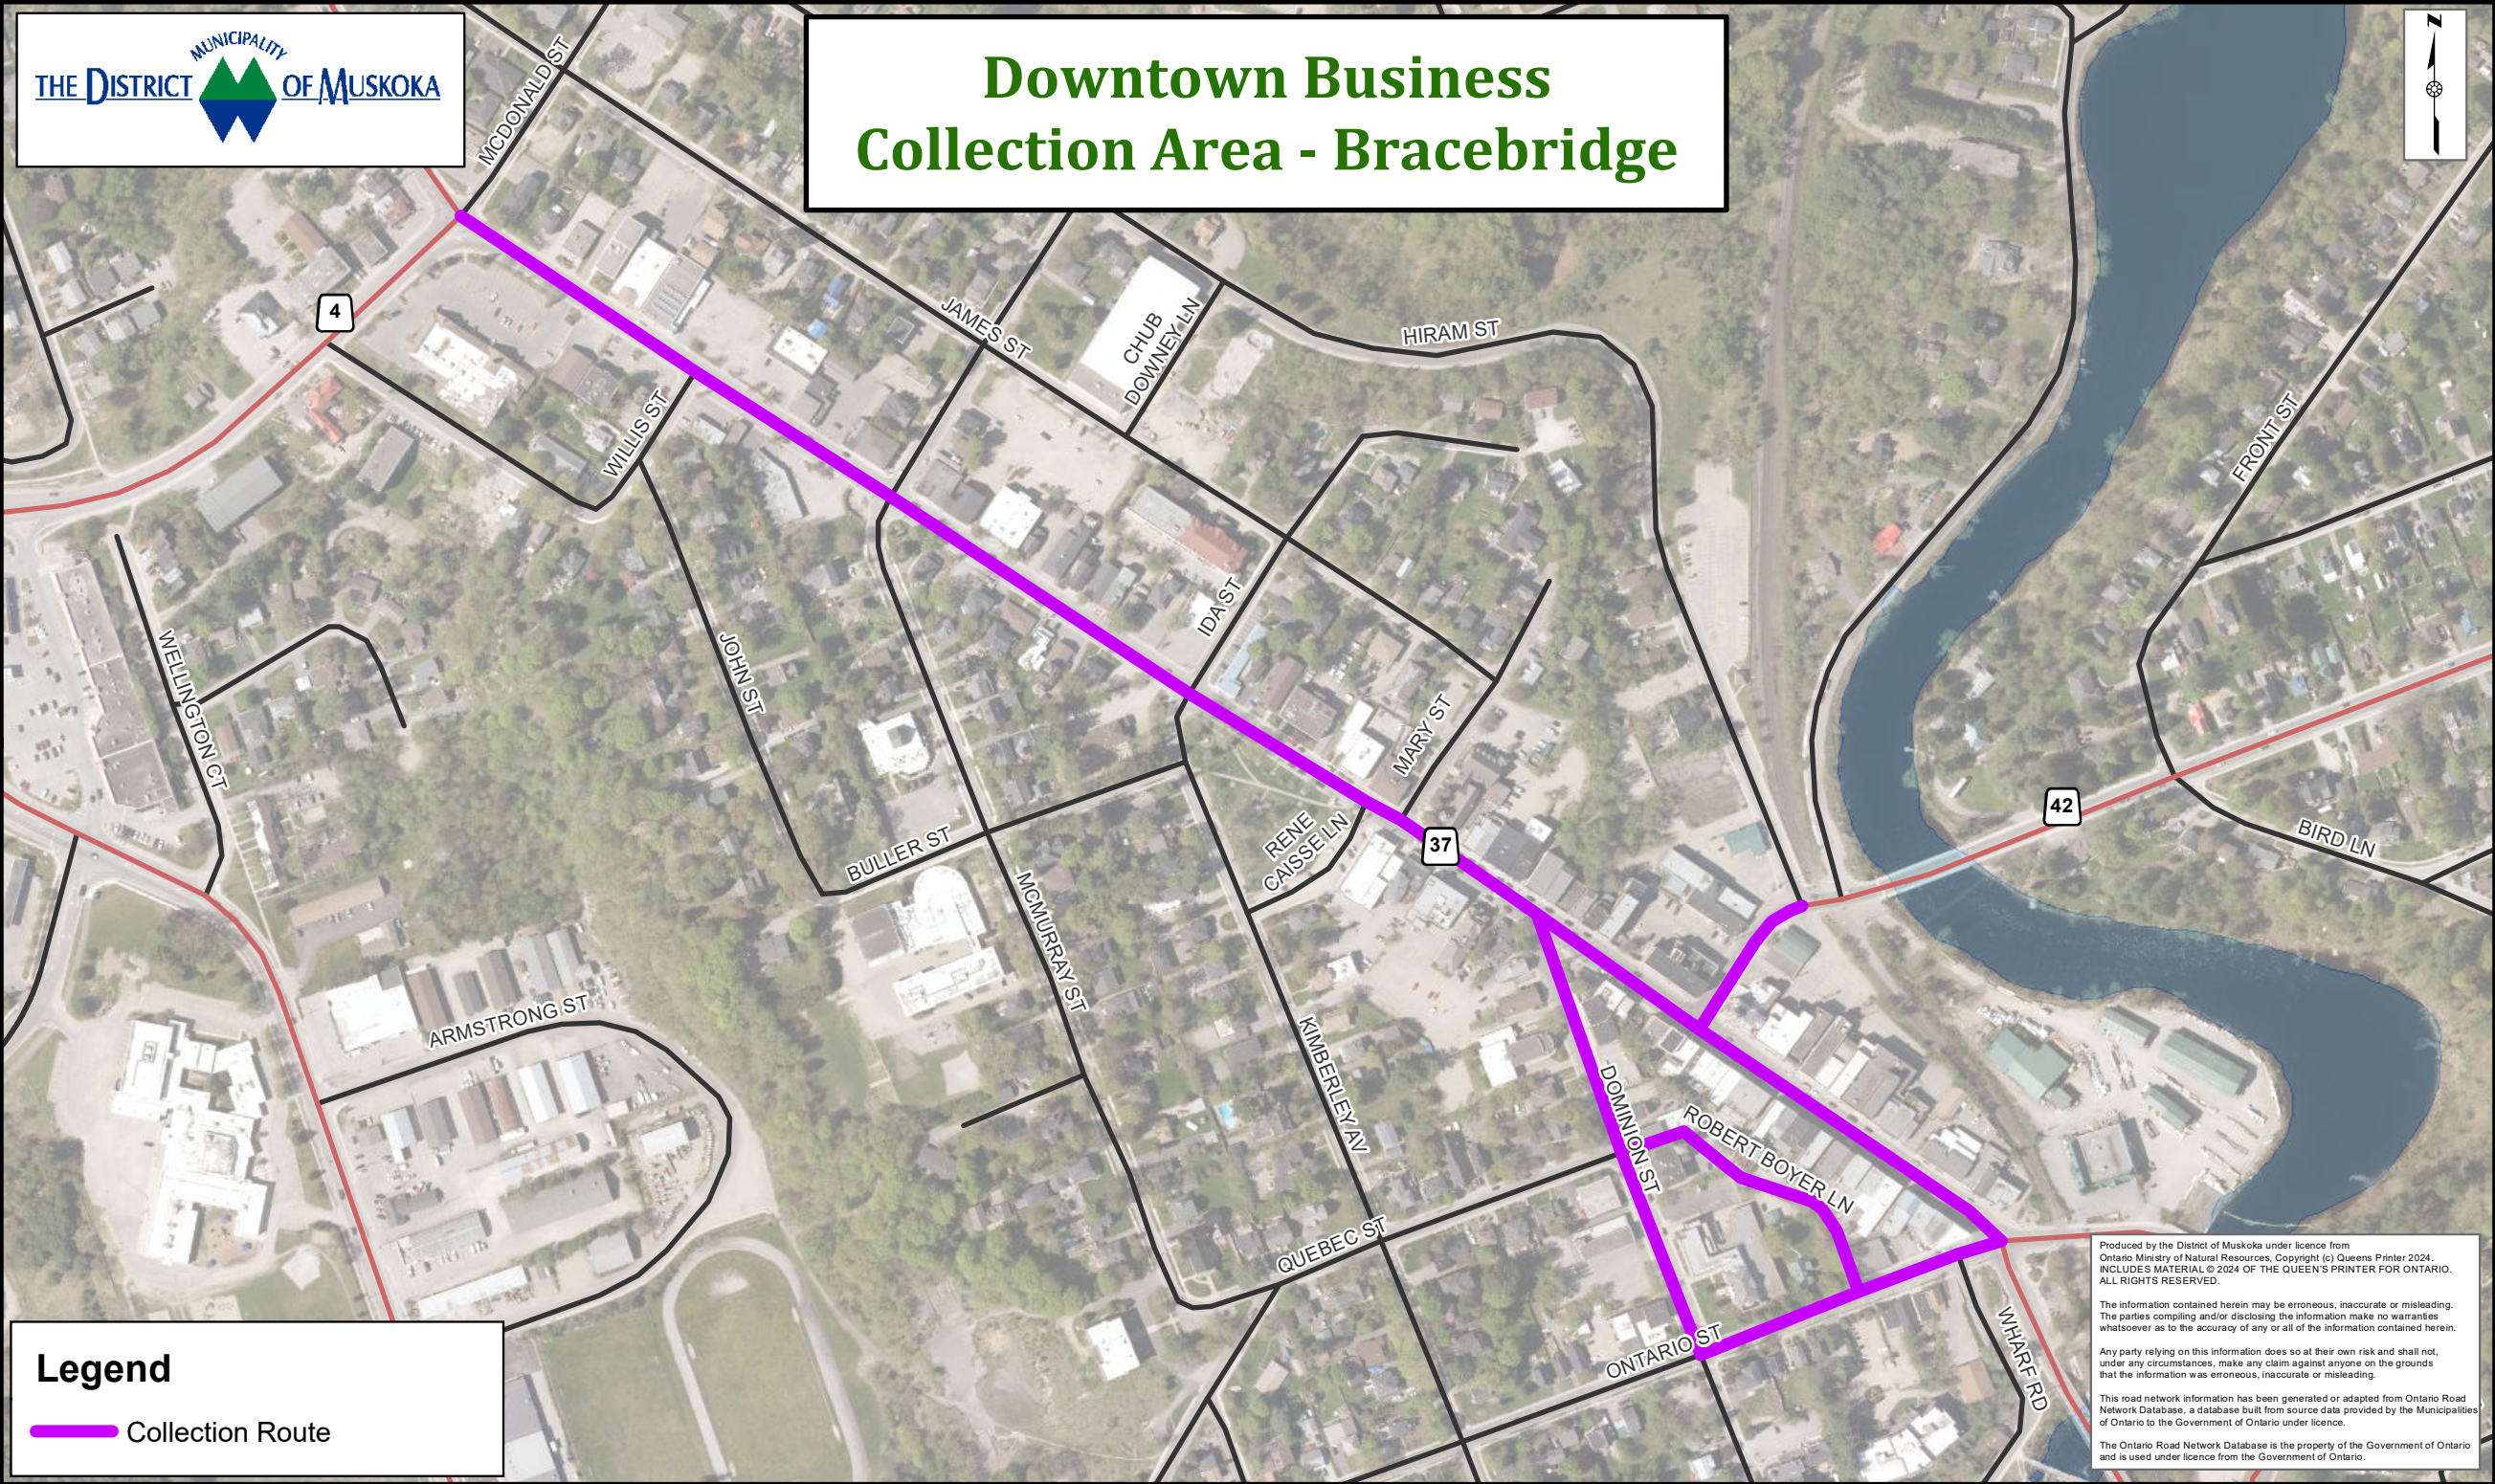

Downtown Business Collection Area - Bracebridge

Legend
Collection Route