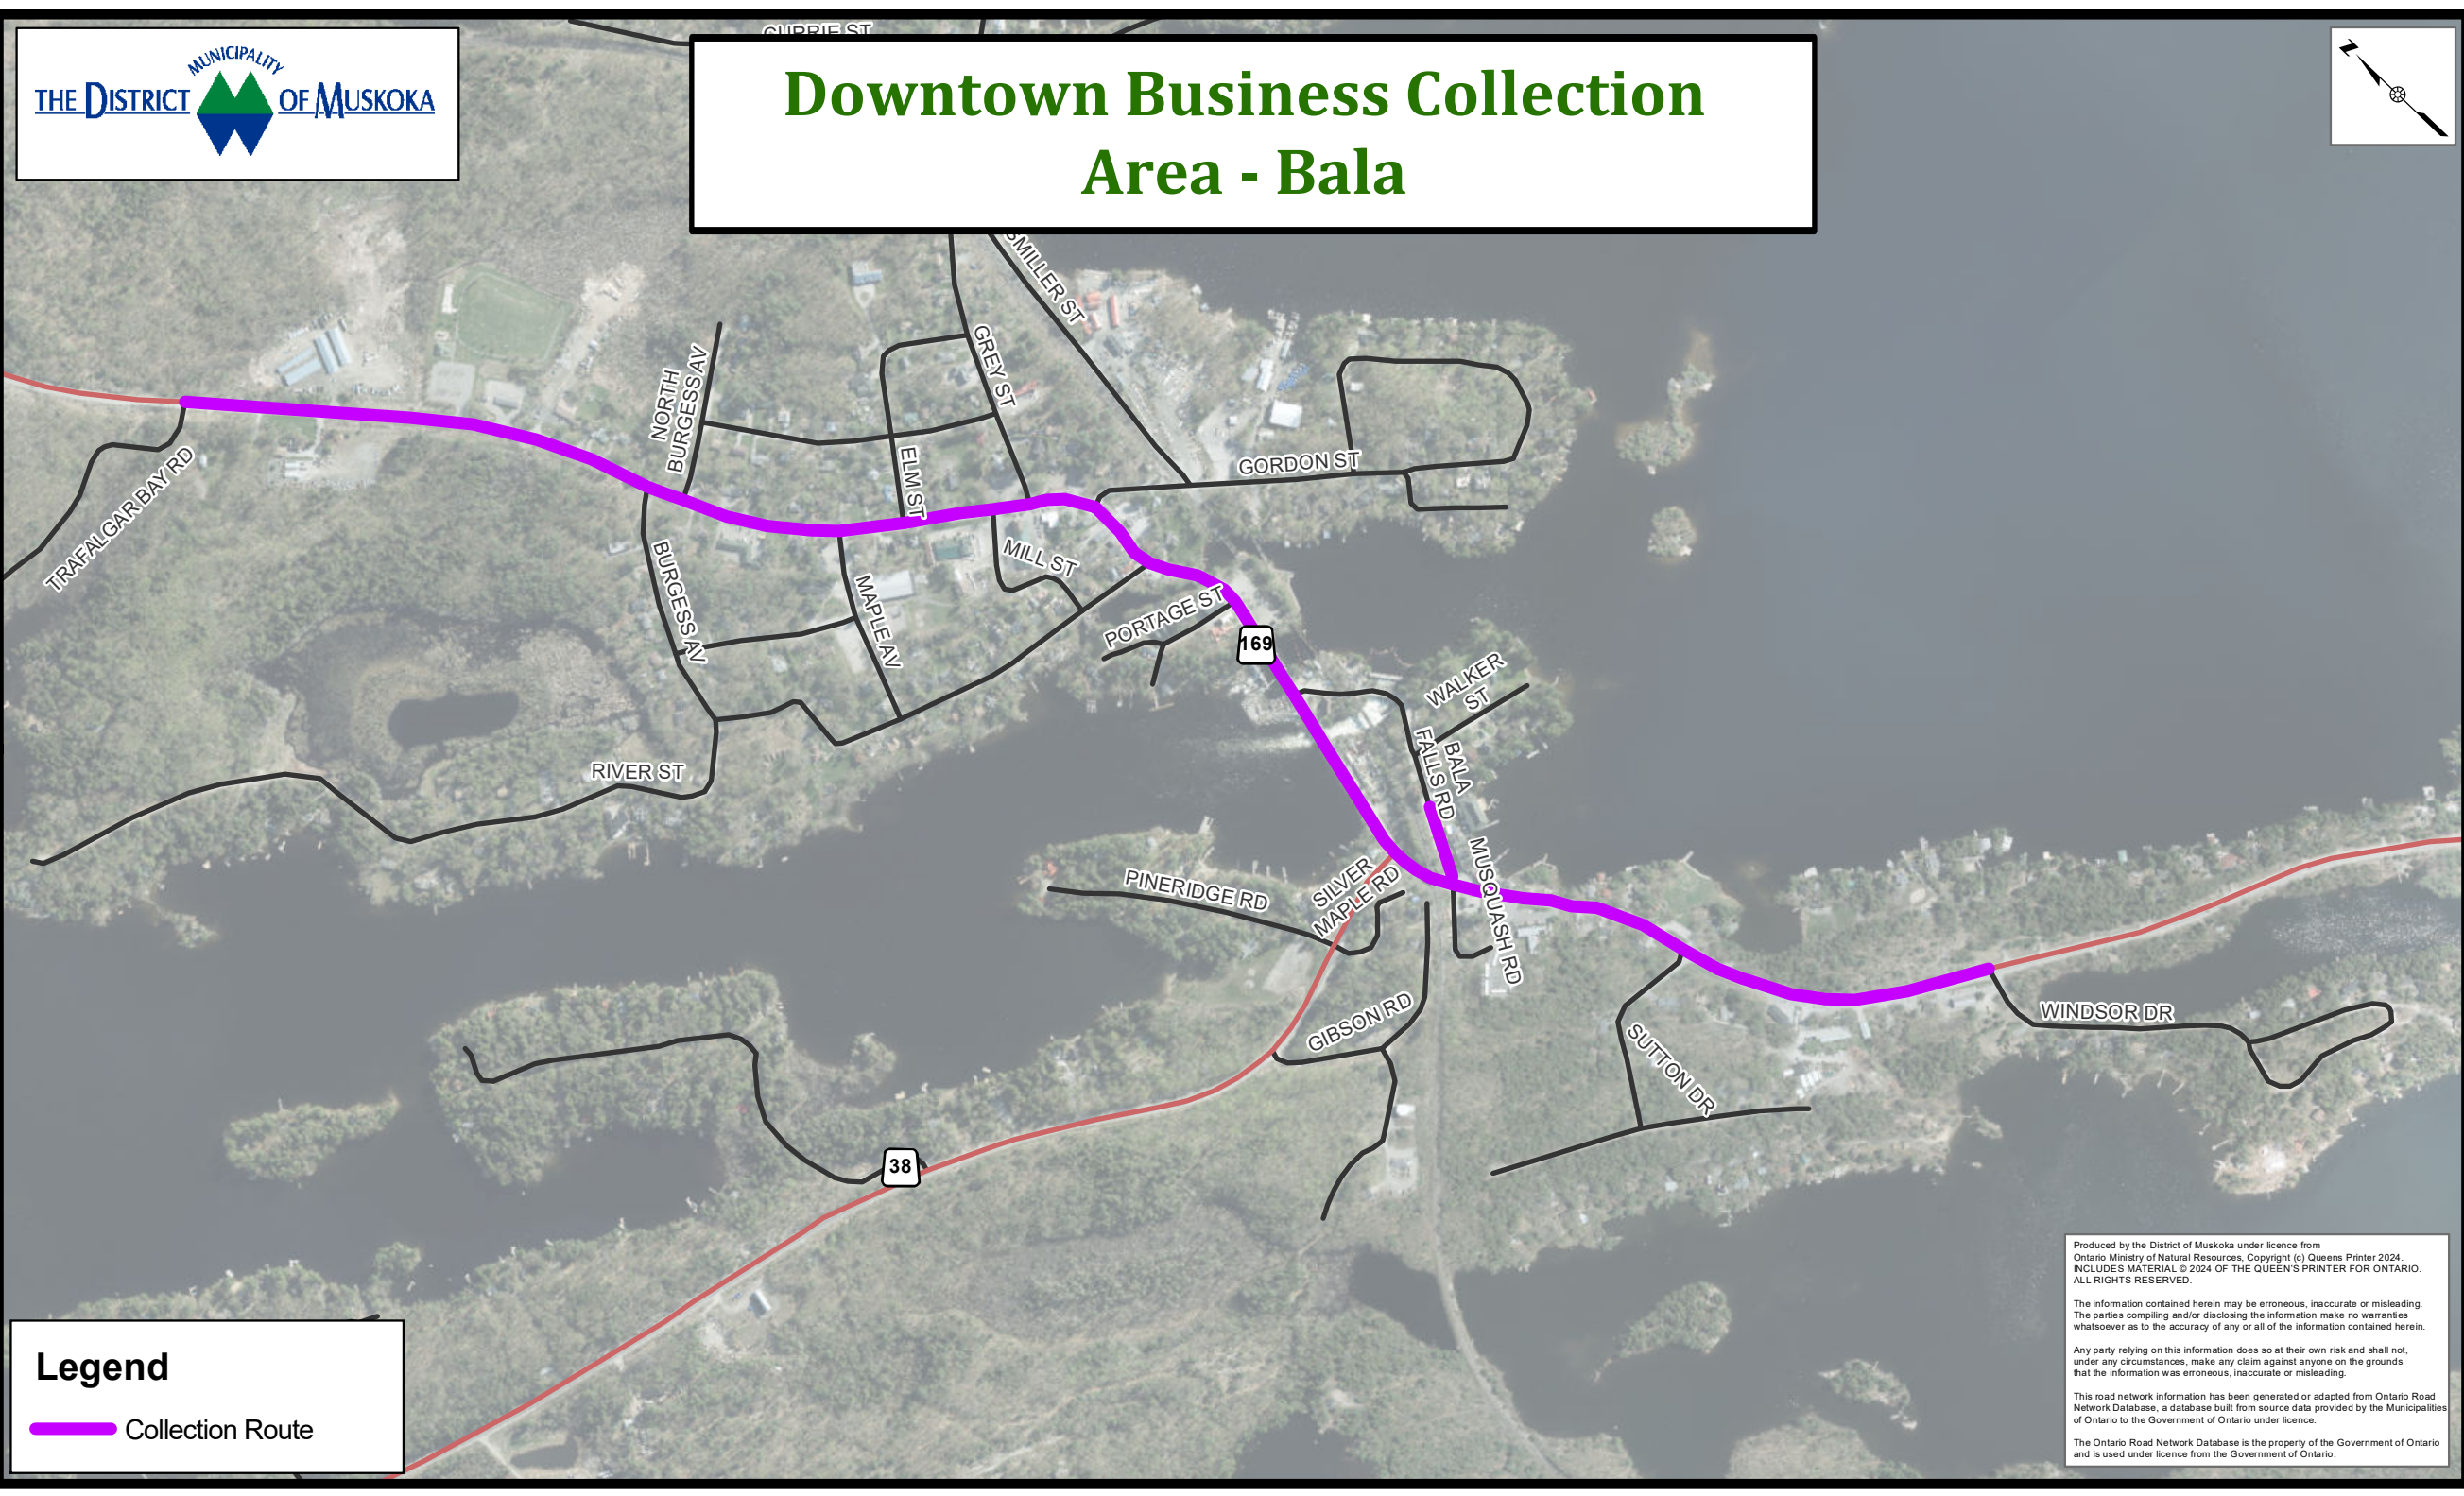

Downtown Business Collection Area - Bala

Legend
Collection Route