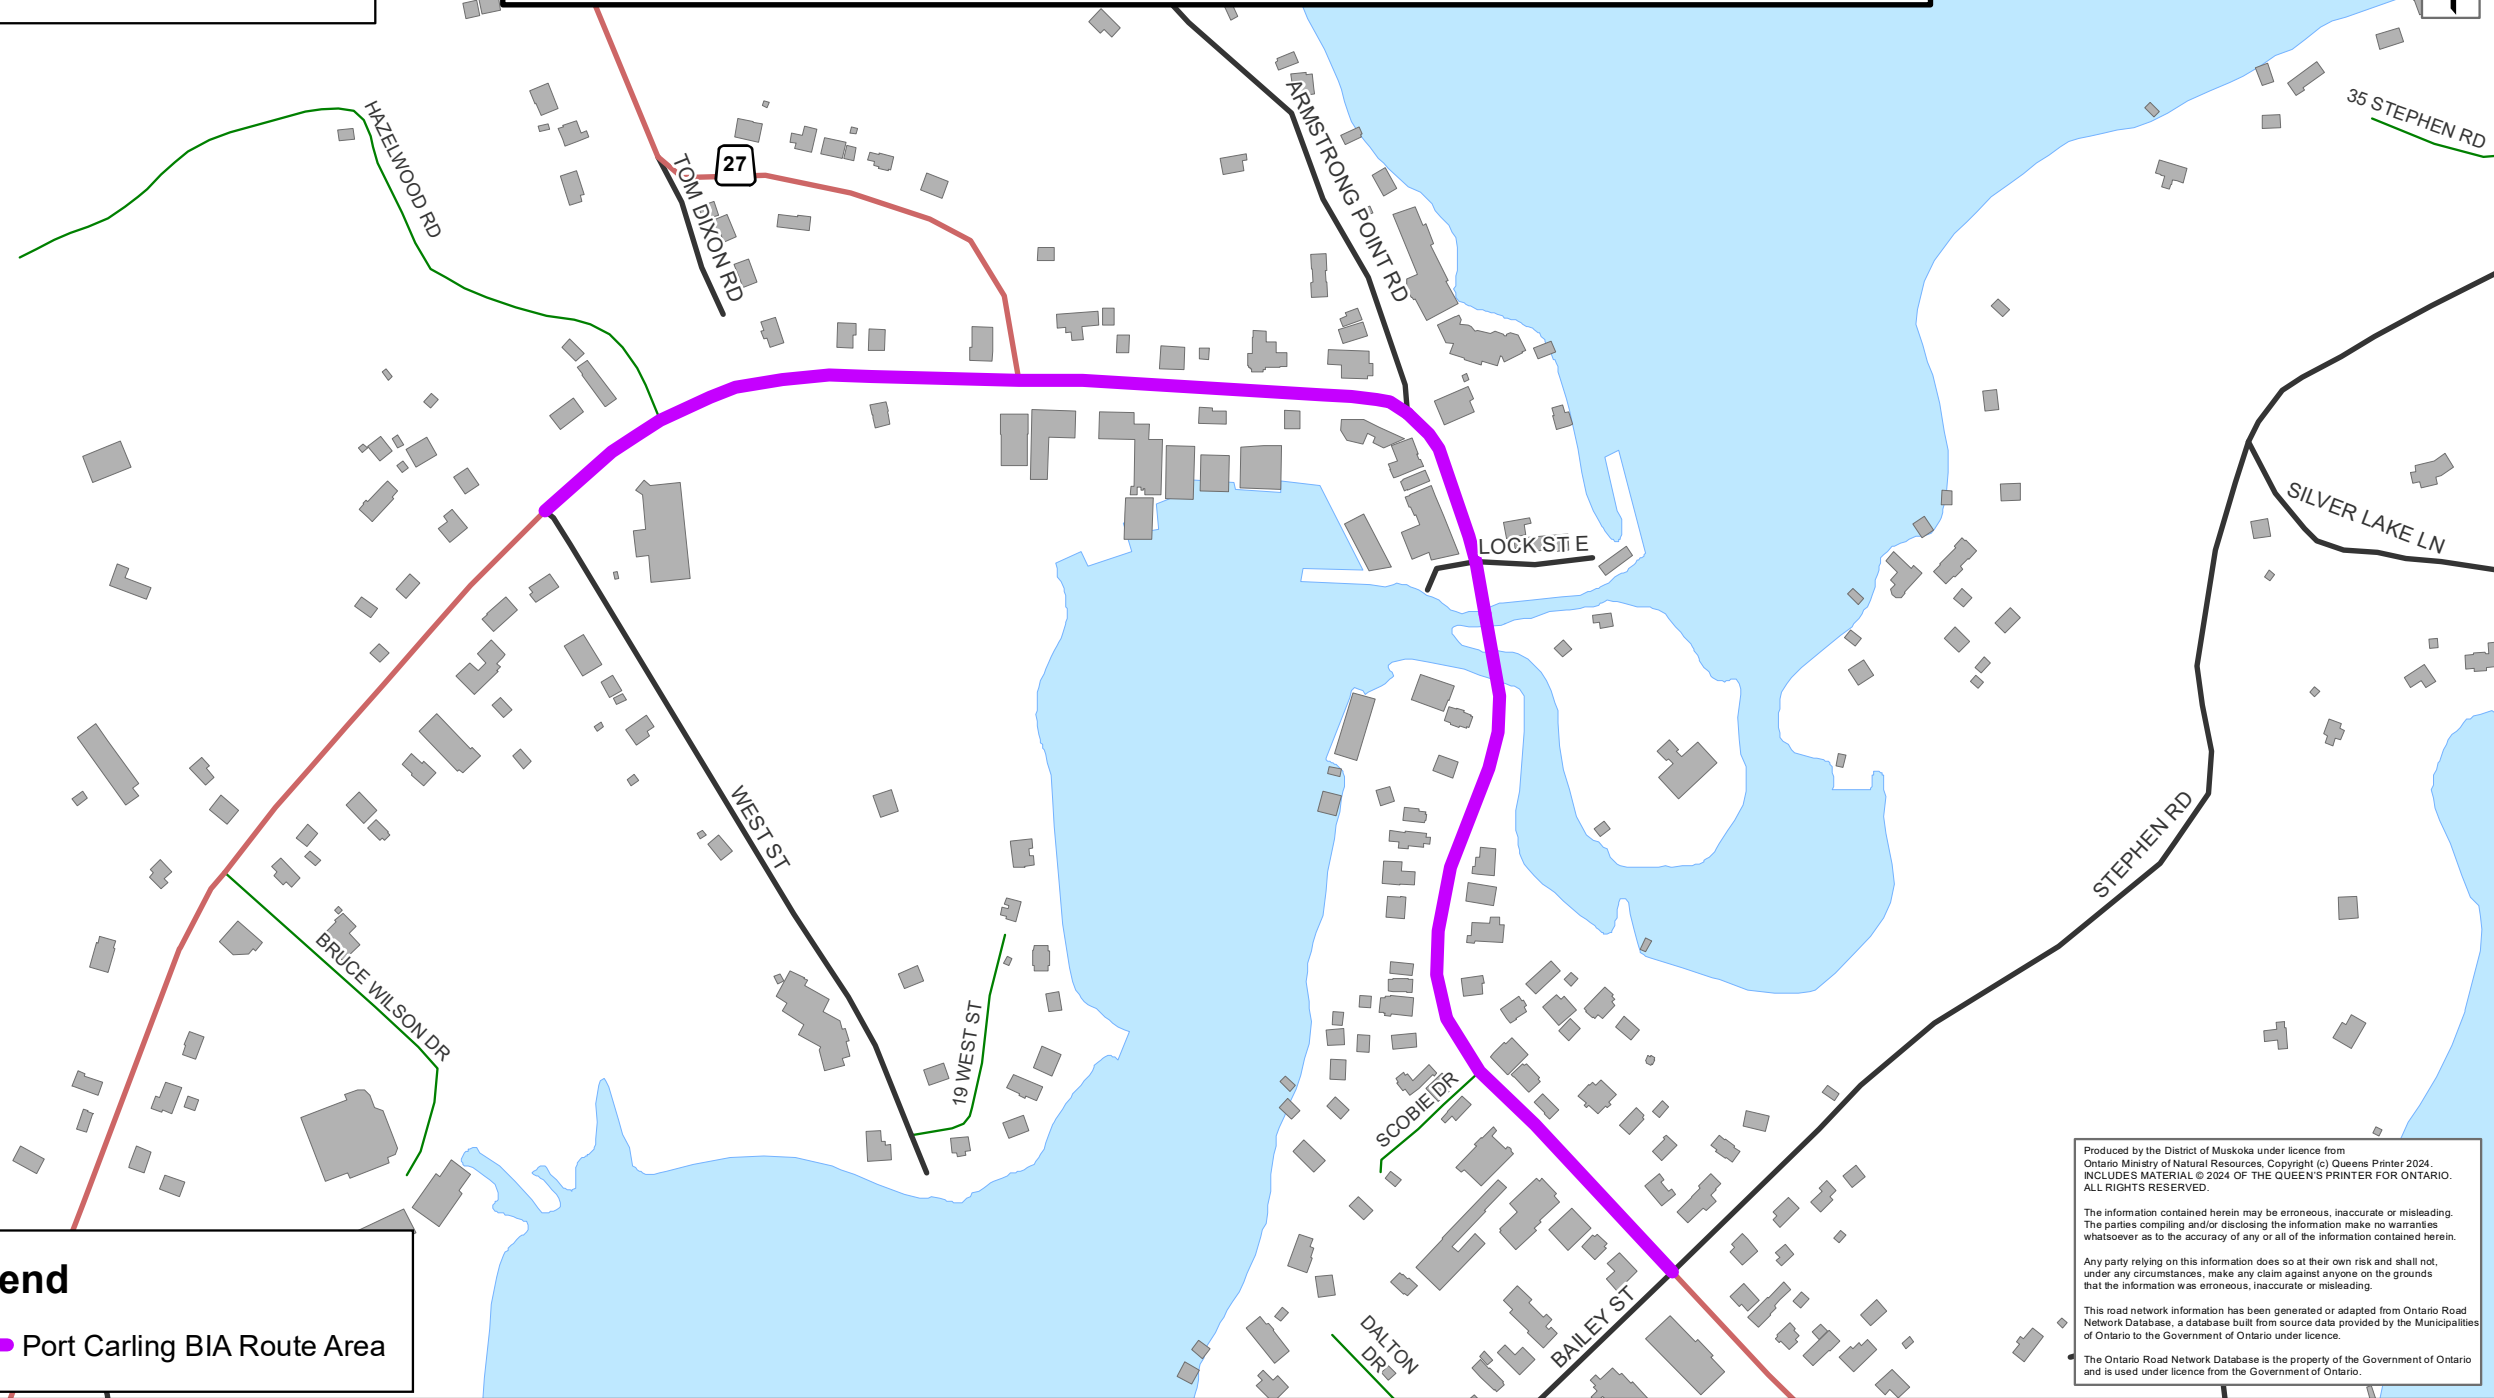

Schedule A - PW-7-2024-5 Port Carling BIA

Legend

Port Carling BIA Route Area