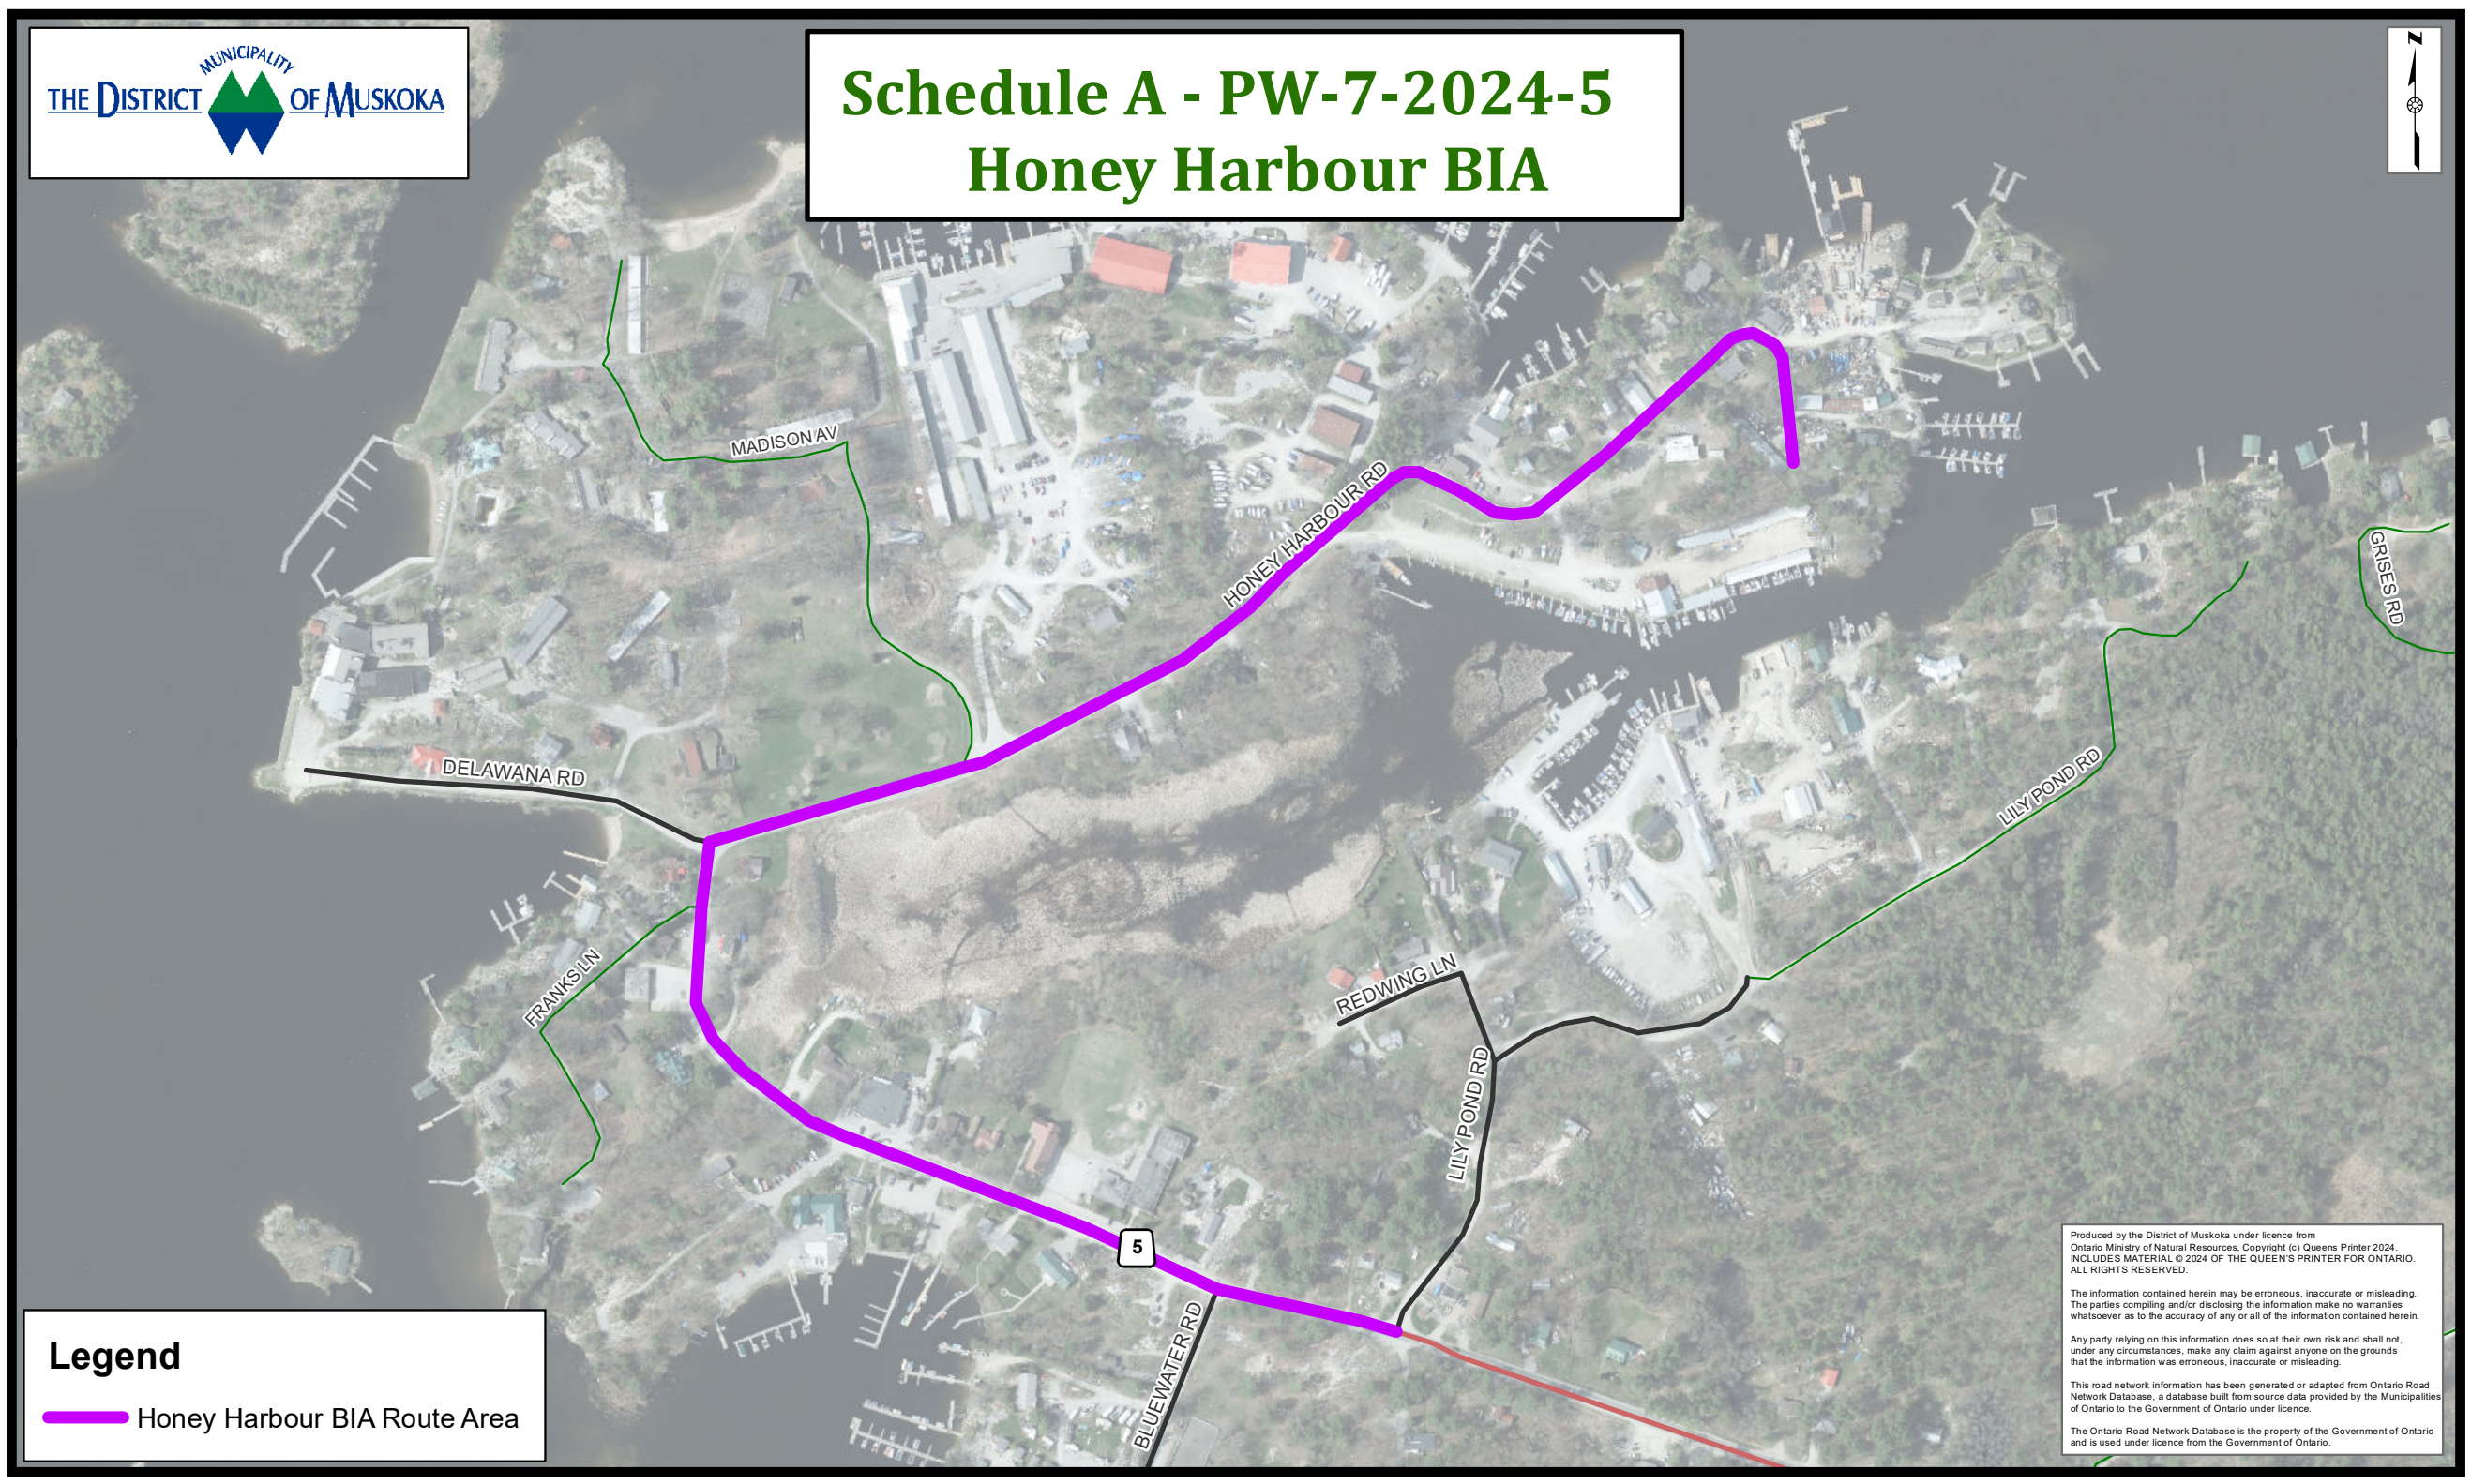

Schedule A - PW-7-2024-5 Honey Harbour BIA

Legend

Honey Harbour BIA Route Area