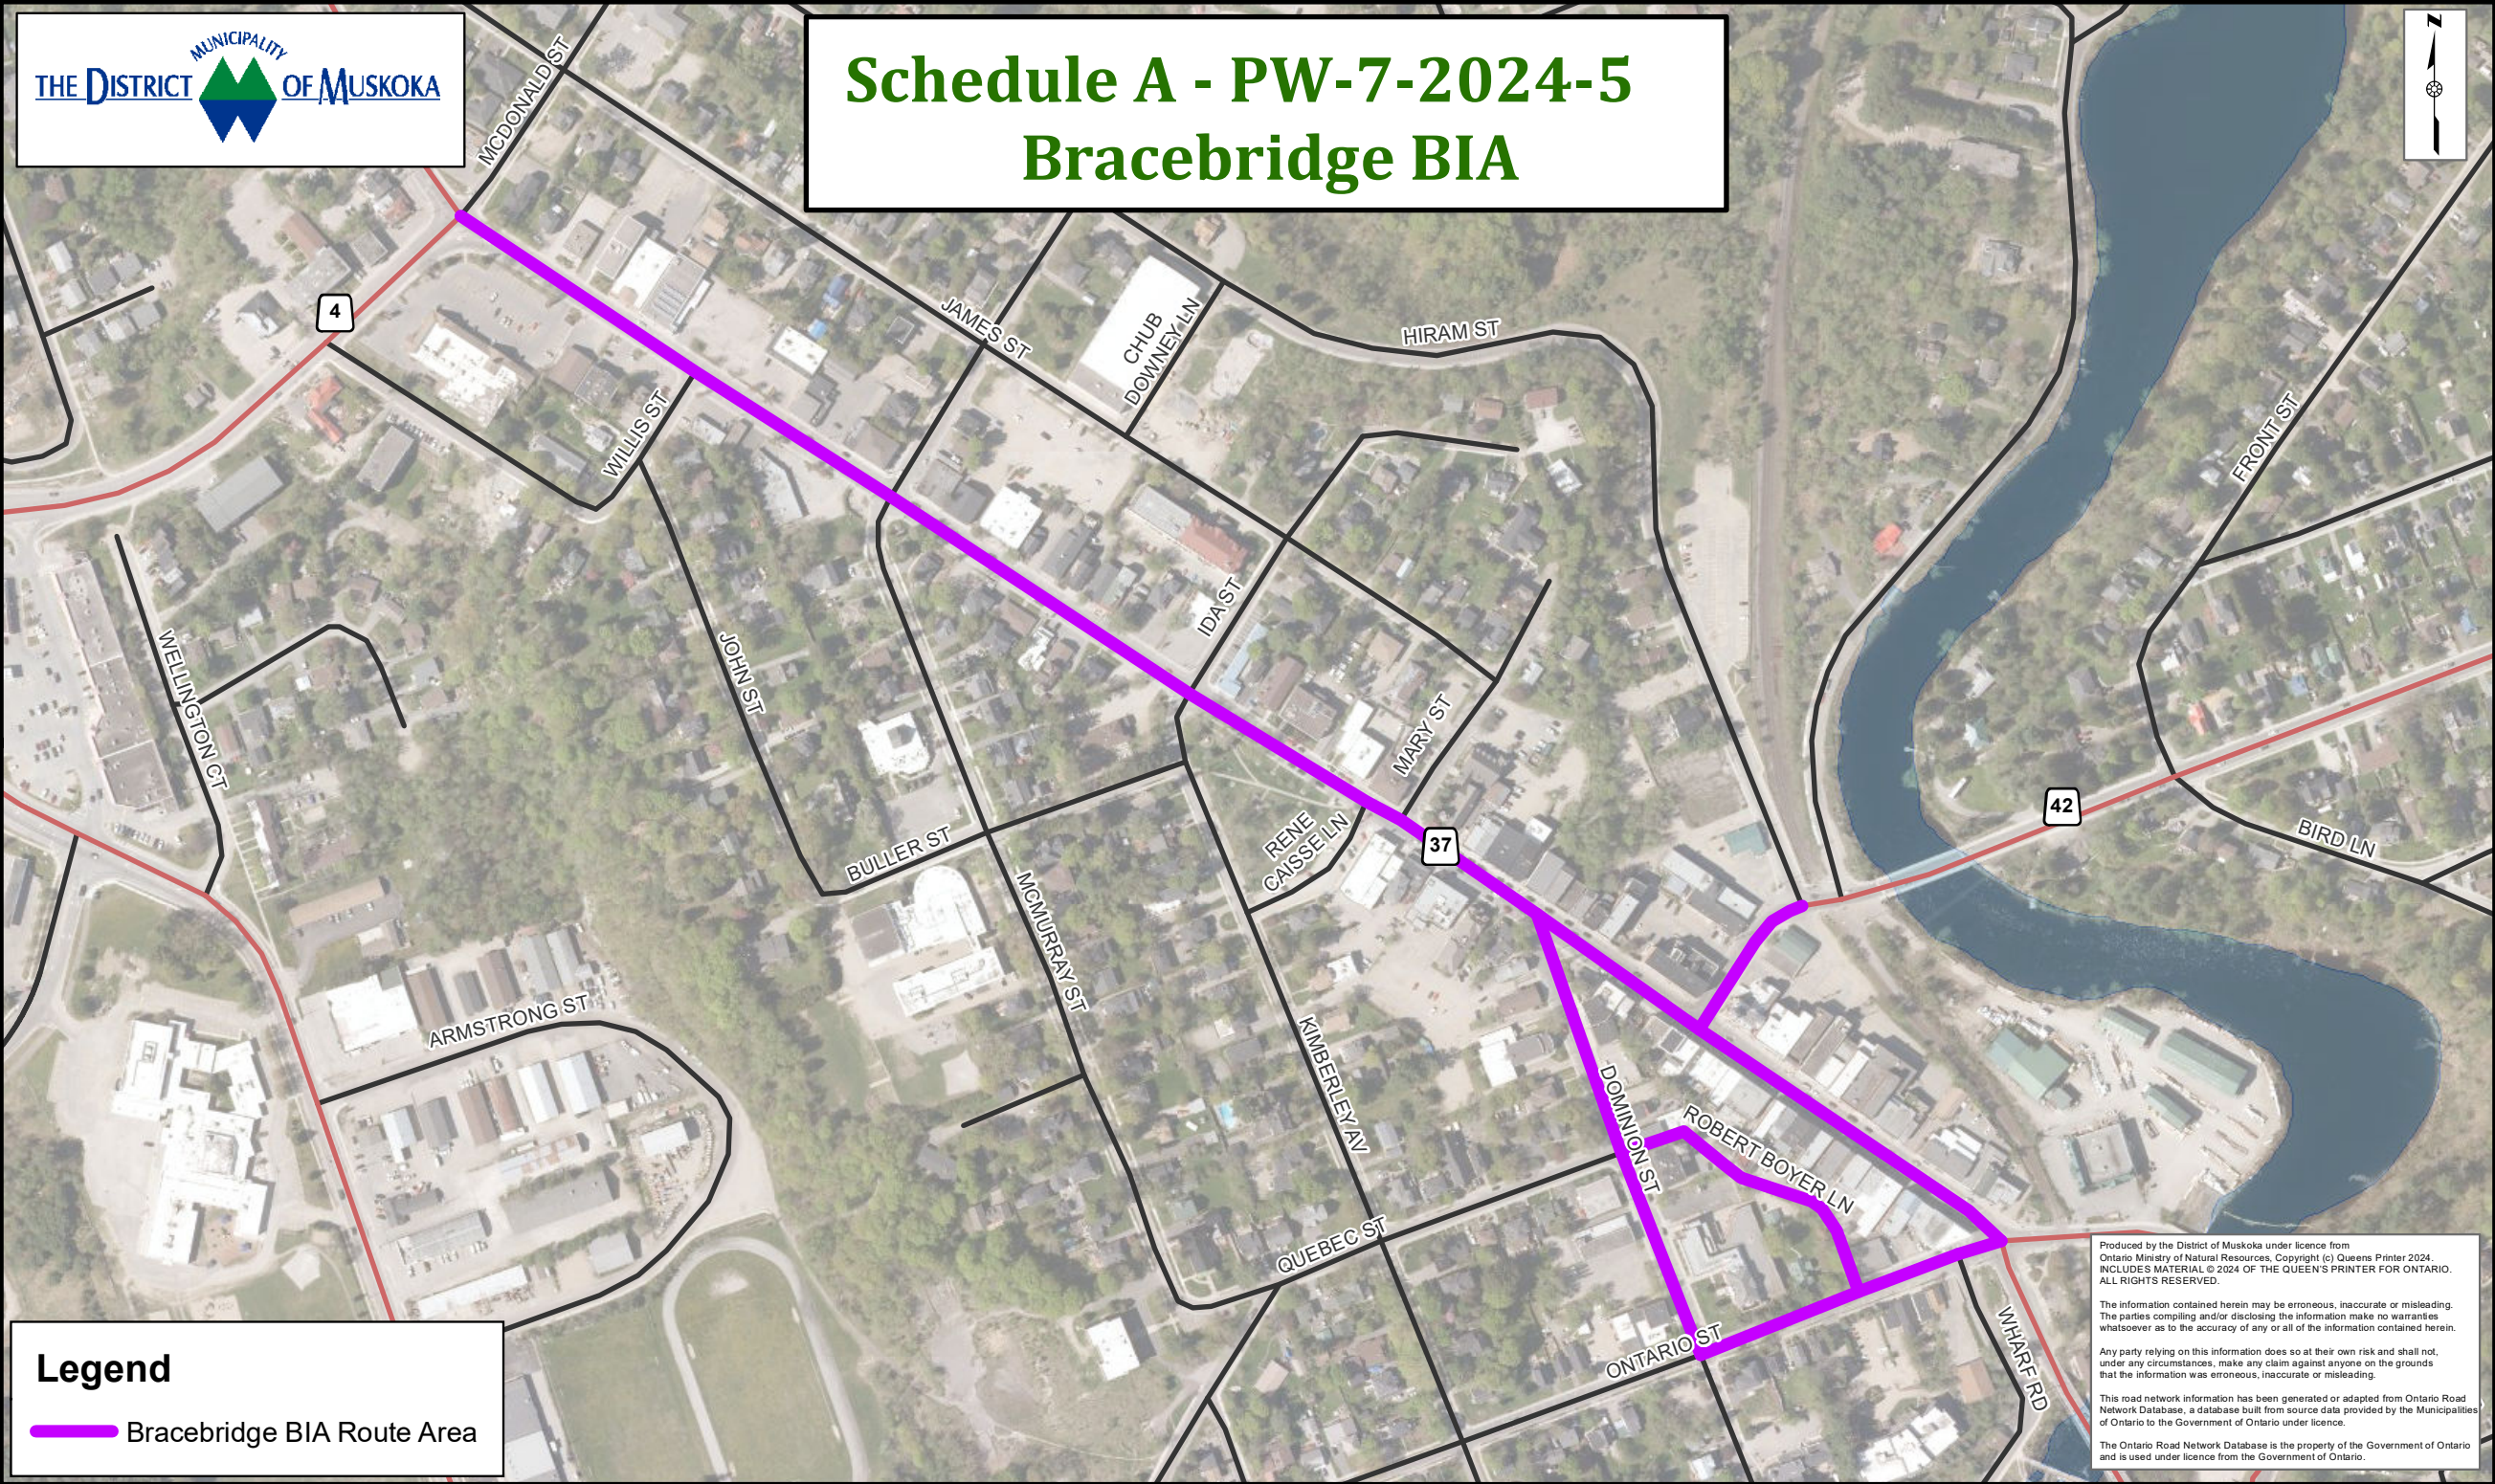

Schedule A - PW-7-2024-5 Bracebridge BIA

Legend

Bracebridge BIA Route Area