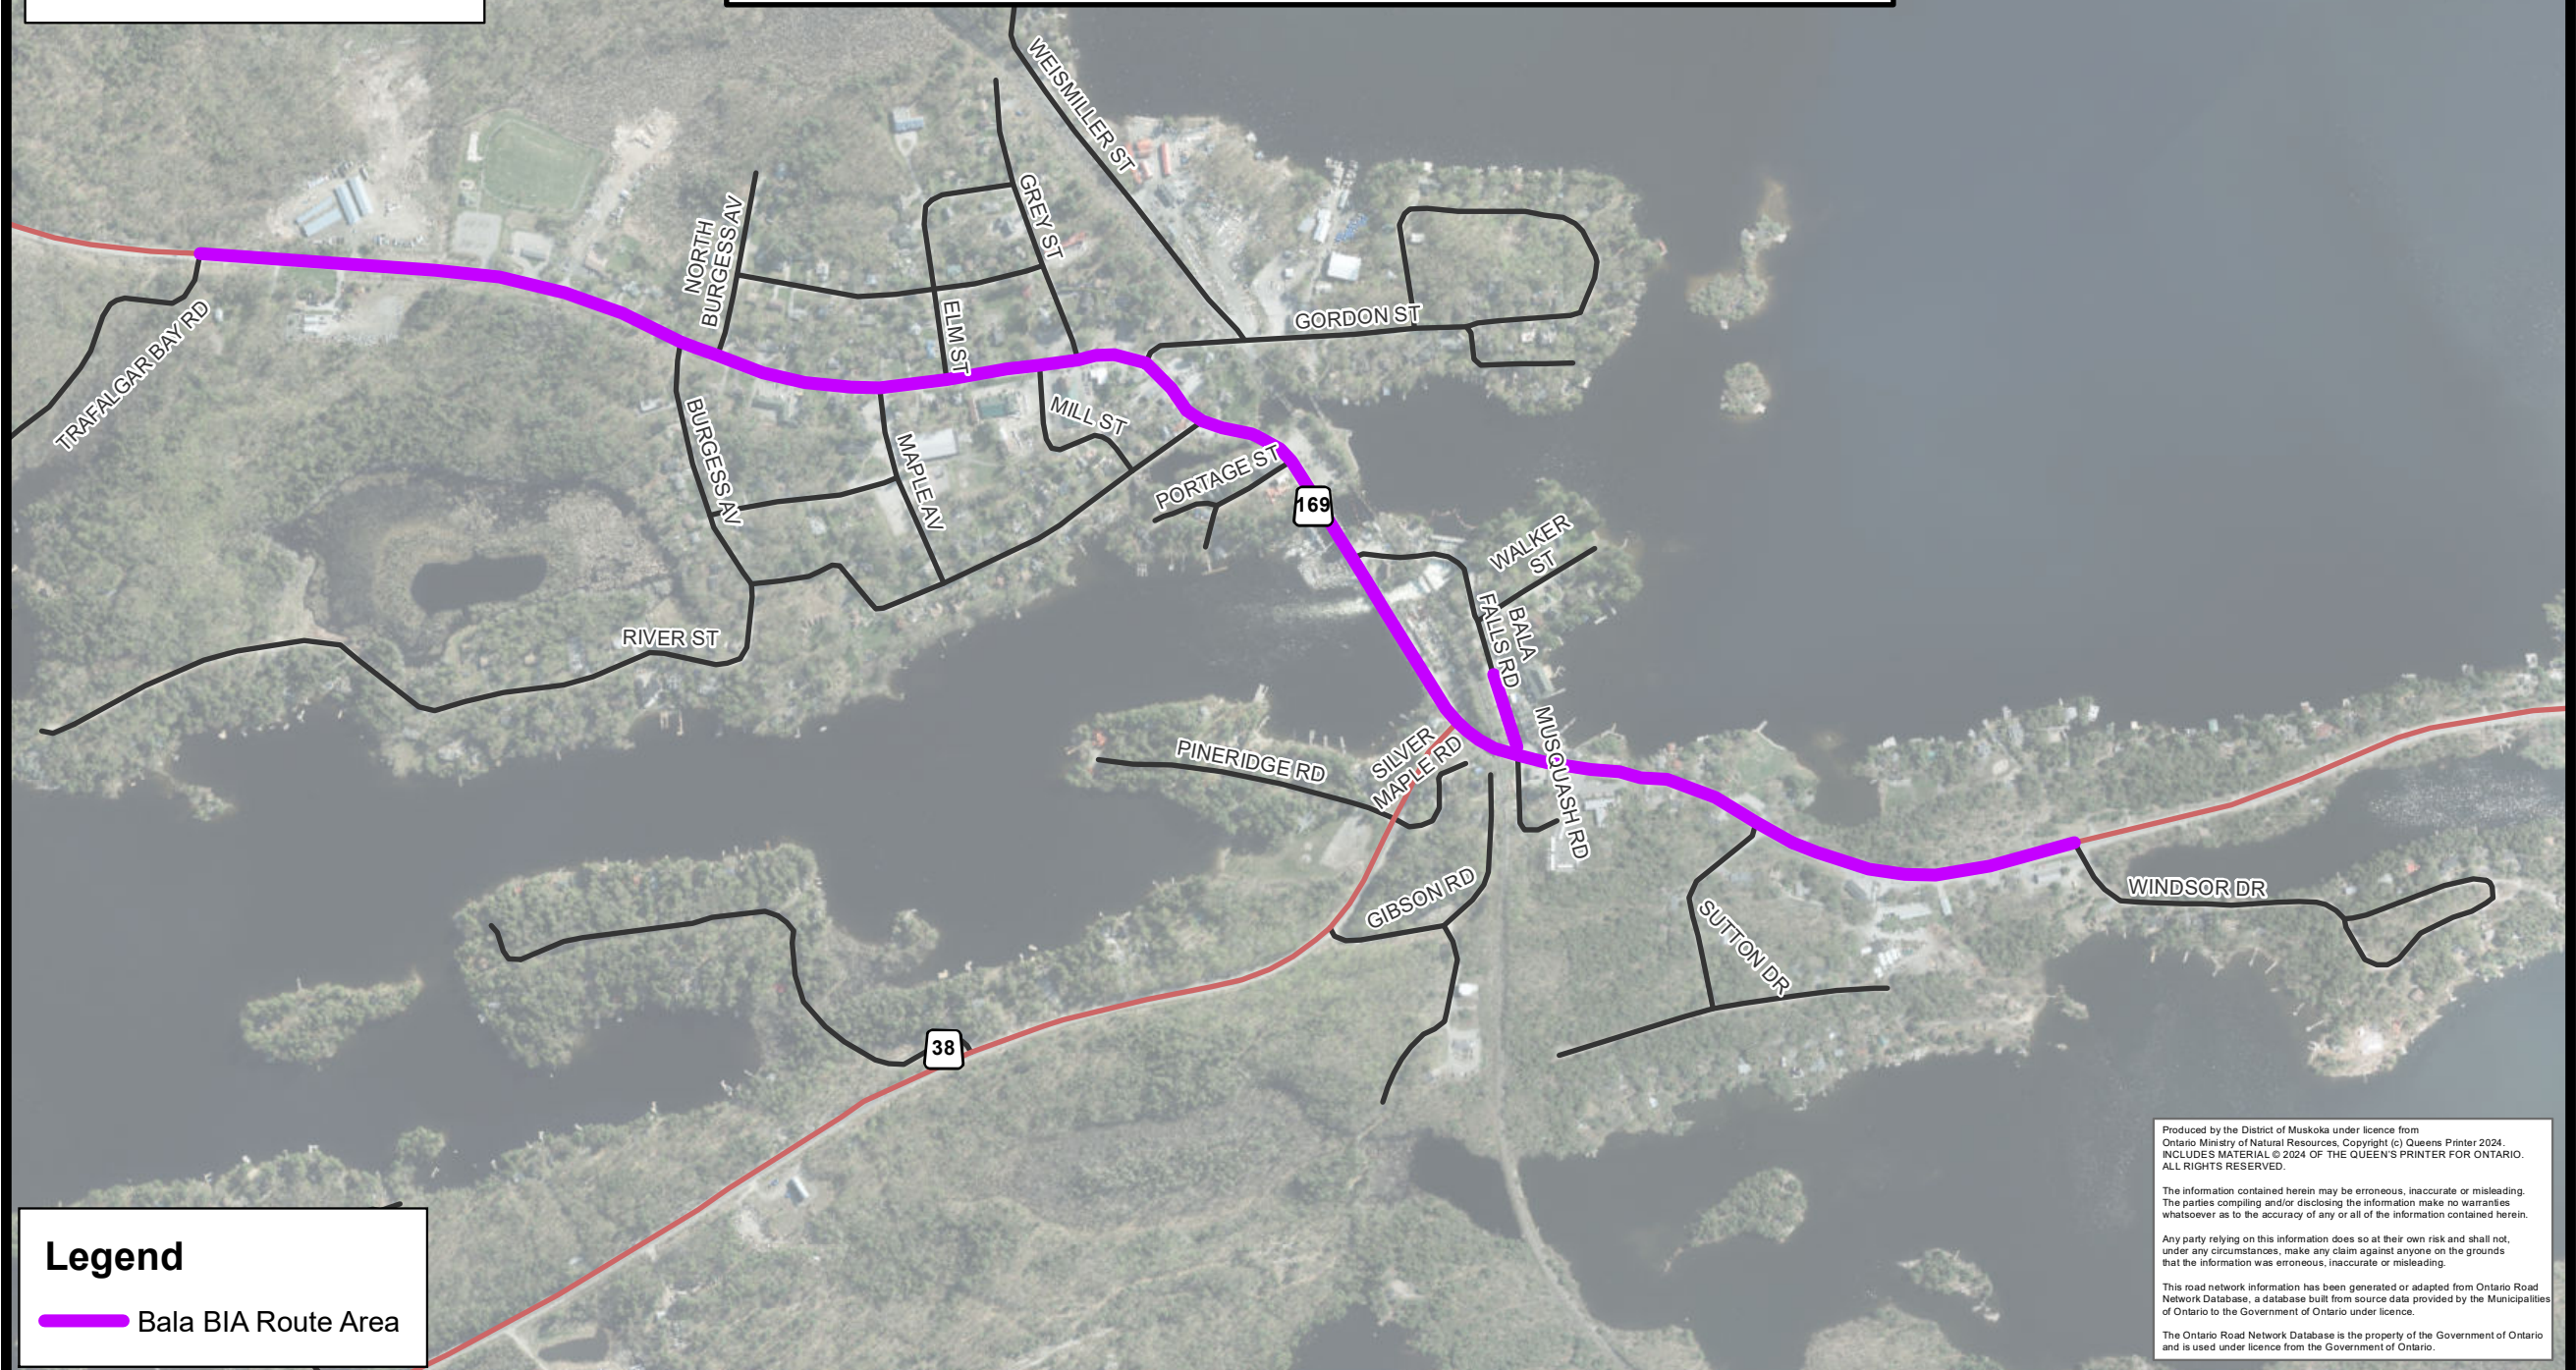

Schedule A - PW-7-2024-5 Bala BIA

Legend

Bala BIA Route Area