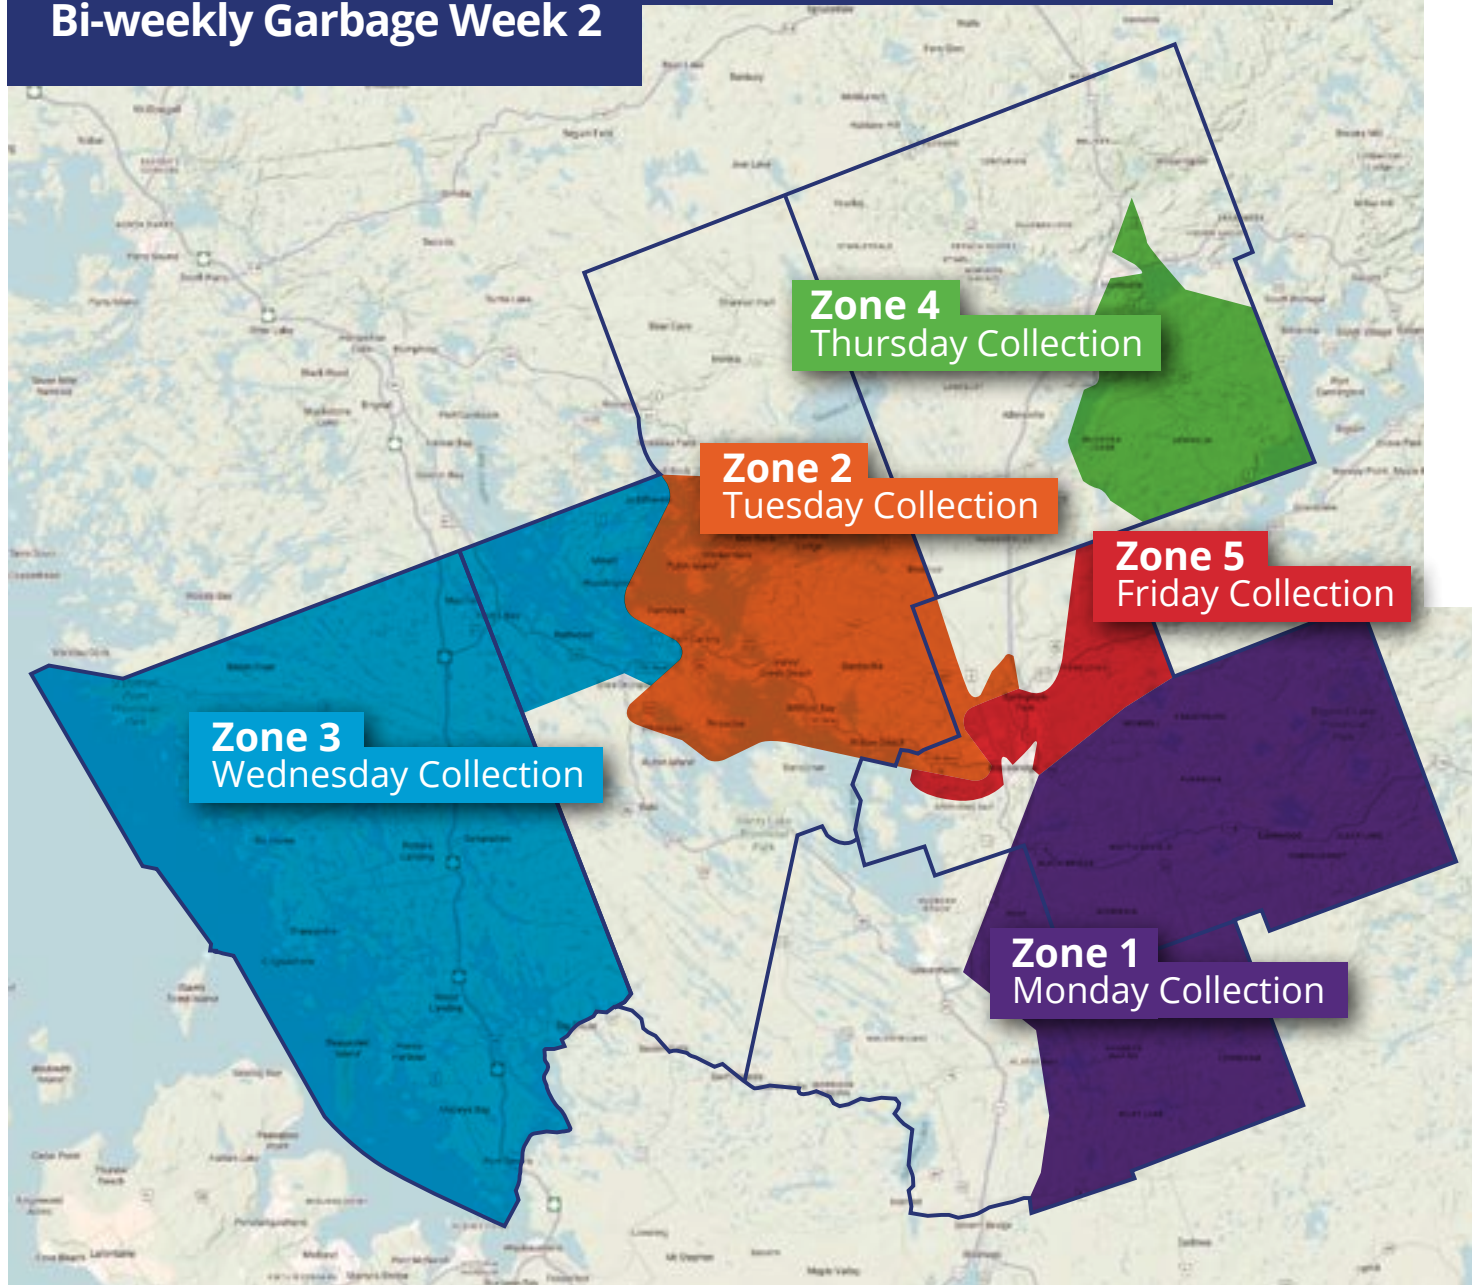

Did you know recycling in Ontario is now handled by

Circular Materials?

For more information visit

Look for our **Household Hazardous Waste (HHW)** icon for District residential free drop-off events held regularly at various locations between 9am and 2pm.

- **Bracebridge** at Brendar Environmental
- **Gravenhurst** at Beiers Transfer Station
- **Huntsville** at Madill Public Works Yard
- **Muskoka Lakes** at Eveleigh Transfer Station
- **Georgian Bay** at Baxter Transfer Station
- **Lake of Bays** at Franklin Transfer Station

Check here to find your zone

Bi-weekly Garbage Week 2

When is your waste picked up?

This map shows the 5 curbside collection zones and the day of their pick-up. It's easy to look up your specific address by following the QR code below.