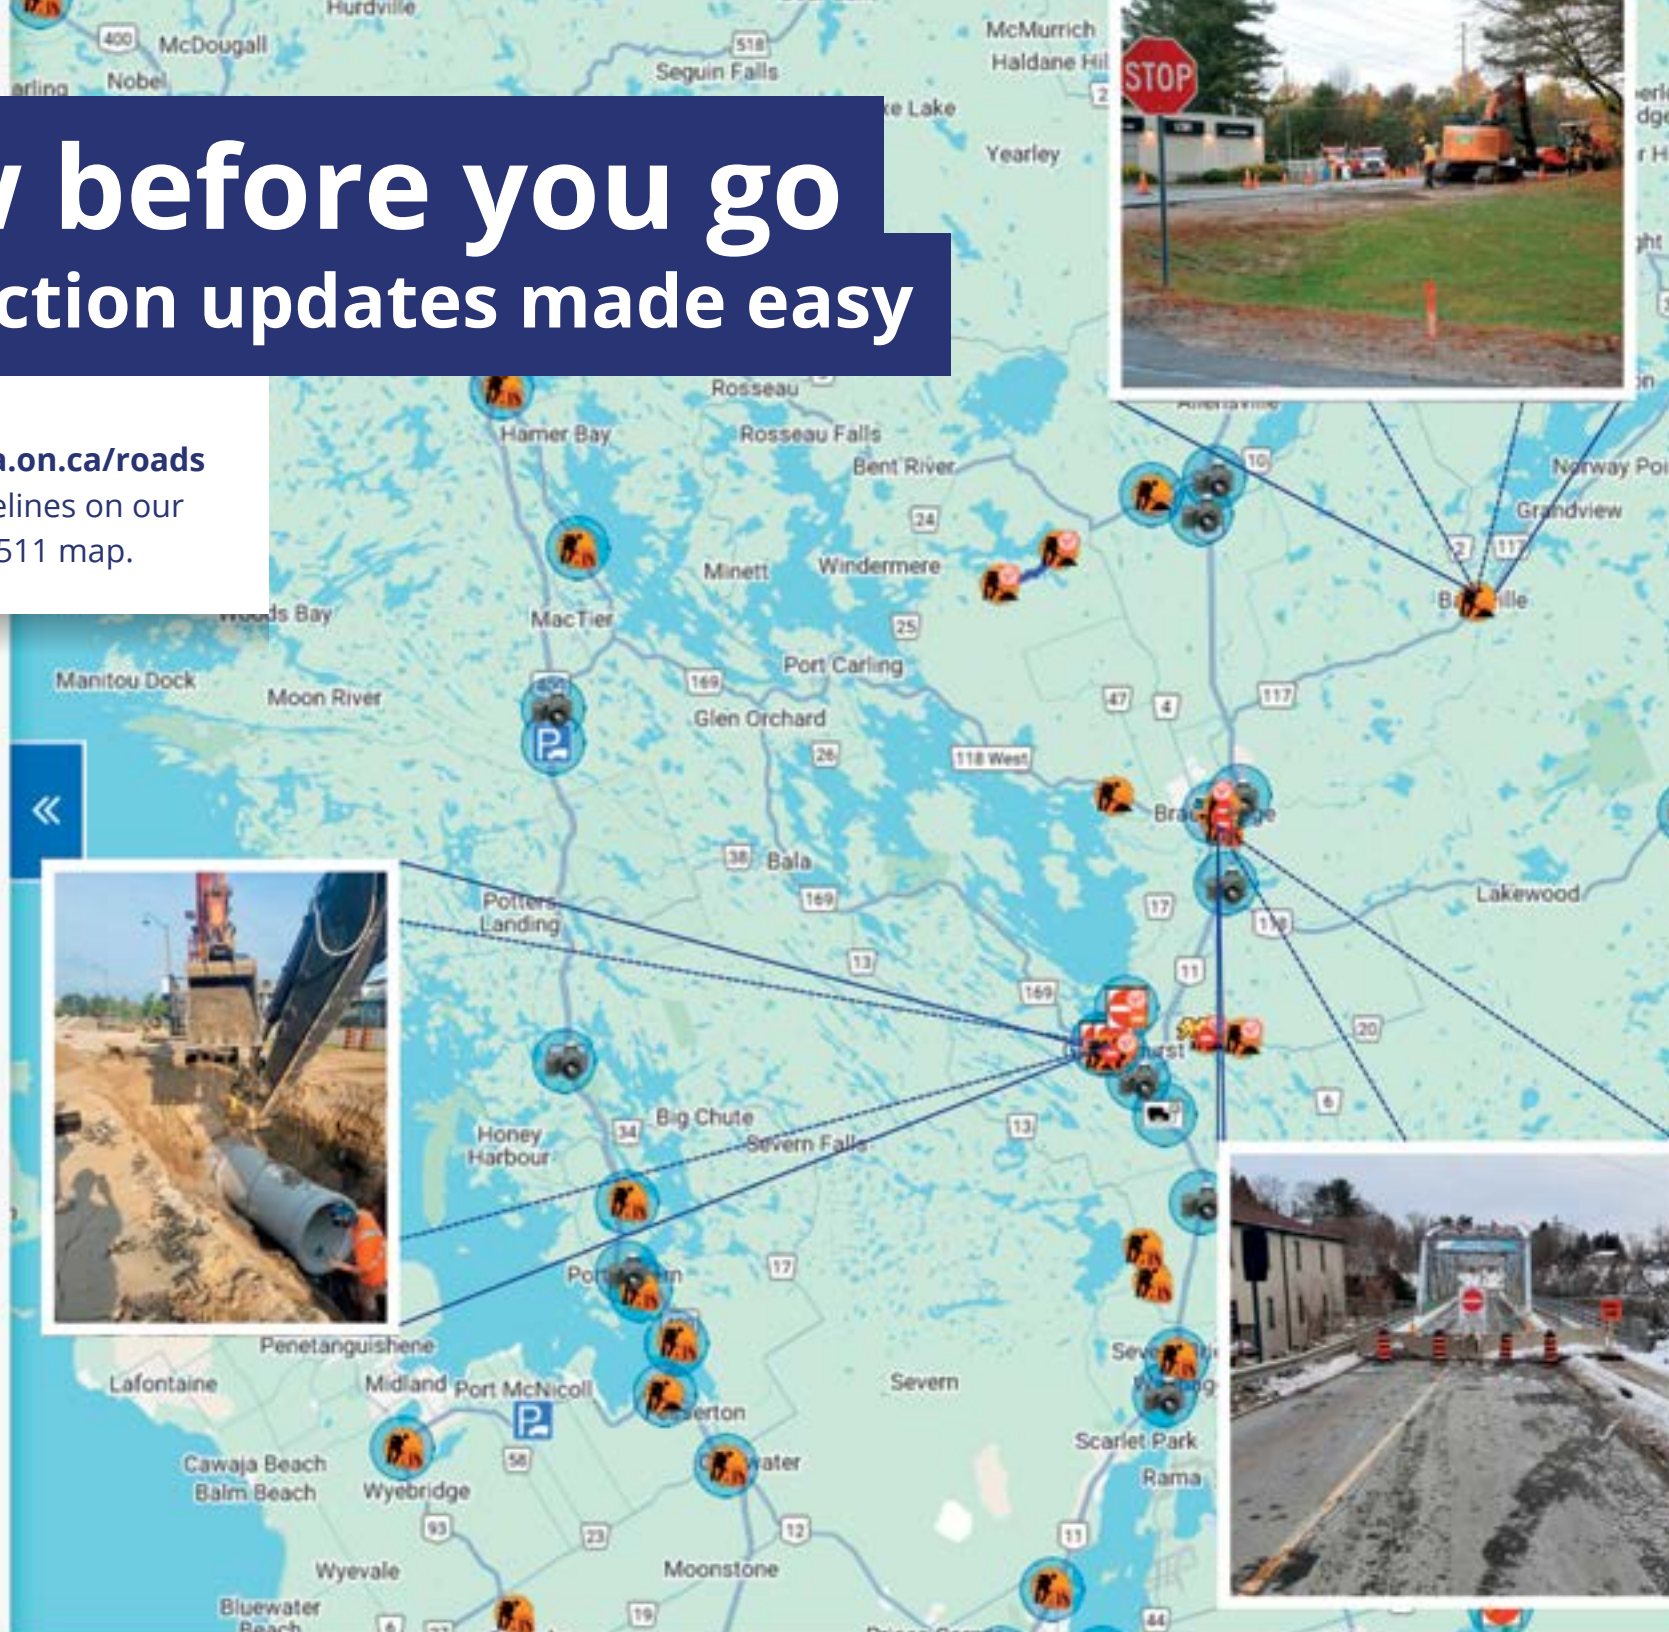

Know before you go

Construction updates made easy

Visit www.muskoka.on.ca/roads for detours and timelines on our real-time Municipal 511 map.

Municipal511
Powered by TRANSNOMIS

VIEW

Travel Info Projects

English Français

Map Table

CONTENT

- ☒ Now
- ☒ Next 7 Days
- ☐ Next 30 Days
- ☒ Road Closures, Construction, Events
- ☒ Road Restrictions, Cautions (Truck, Bus, Farm, RV)
- ☒ Road Conditions
- ☒ Emergency Notices
- ☒ Cameras
- ☐ Google Traffic

Legend

Embed Current Map

Terms of Use

Privacy Statement