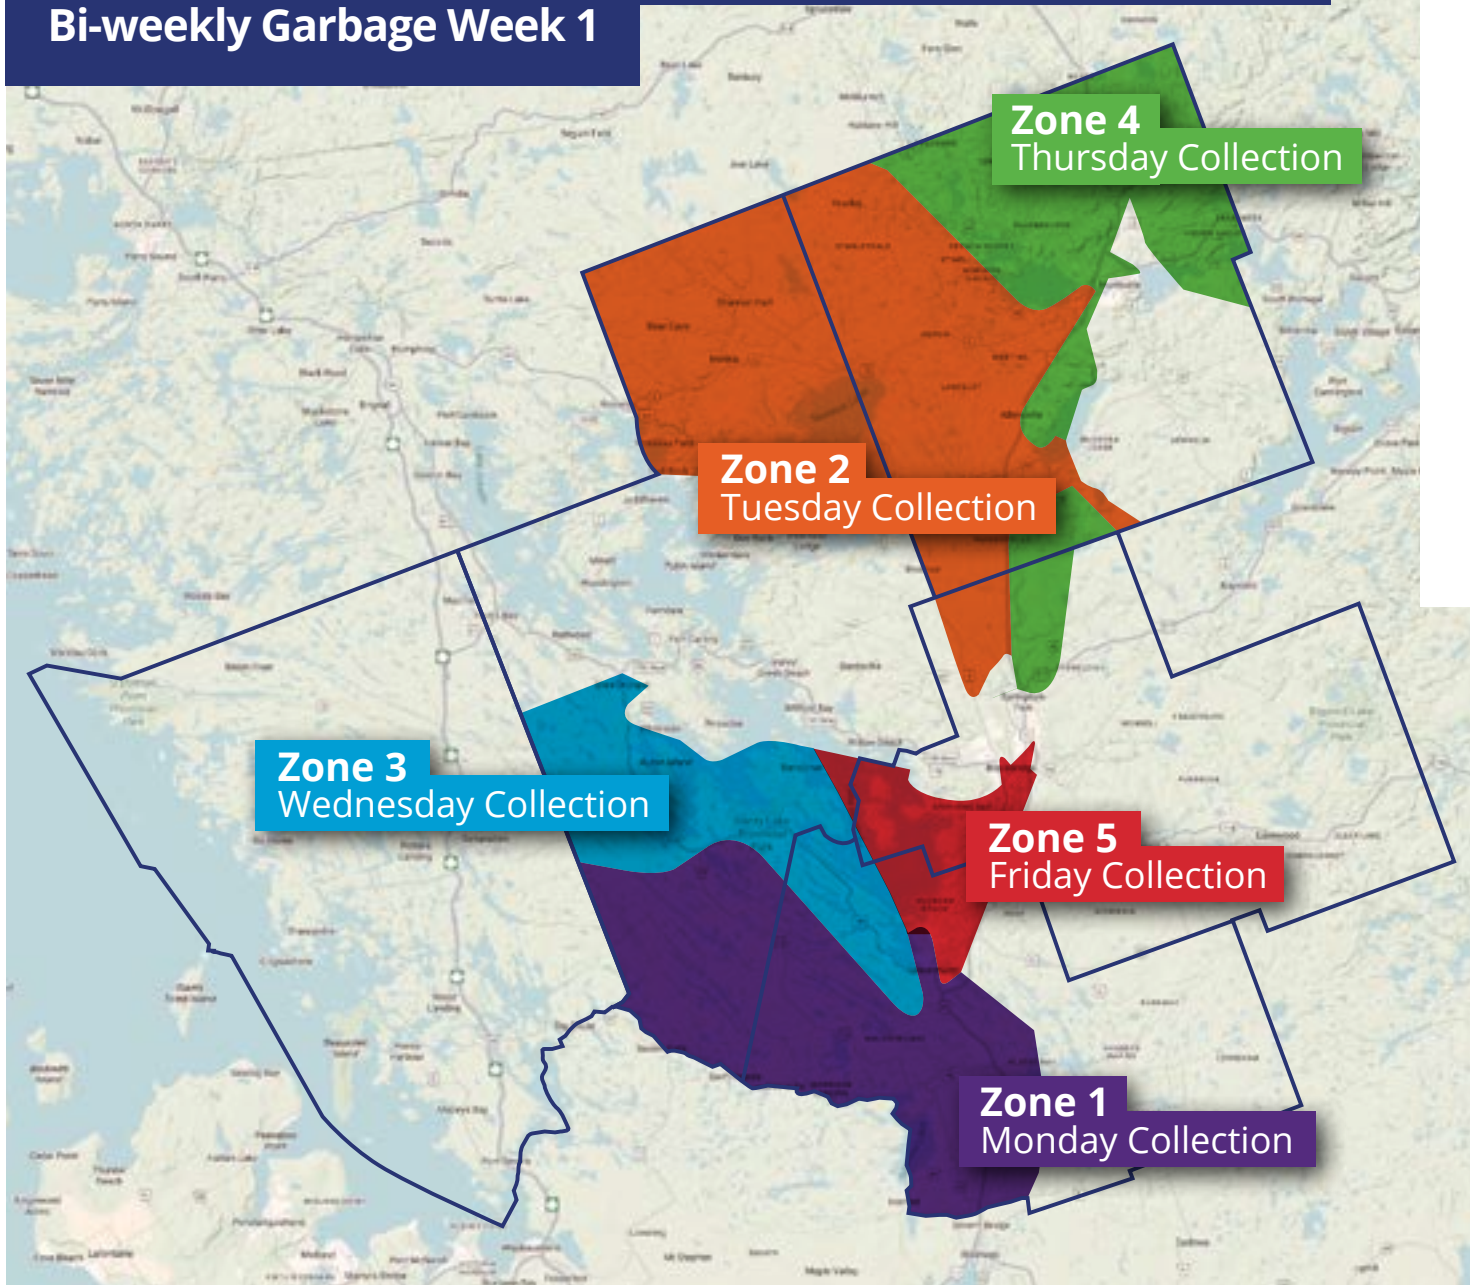

Did you know recycling in Ontario is now handled by

Circular Materials?

For more information visit

Look for our **Household Hazardous Waste (HHW)** icon for District residential free drop-off events held regularly at various locations between 9am and 2pm.

- **Bracebridge** at Brendar Environmental
- **Gravenhurst** at Beiers Transfer Station
- **Huntsville** at Madill Public Works Yard
- **Muskoka Lakes** at Eveleigh Transfer Station
- **Georgian Bay** at Baxter Transfer Station
- **Lake of Bays** at Franklin Transfer Station

Check here to find your zone

Bi-weekly Garbage Week 1

When is your waste picked up?

This map shows the 5 curbside collection zones and the day of their pick-up. It's easy to look up your specific address by following the QR code below.