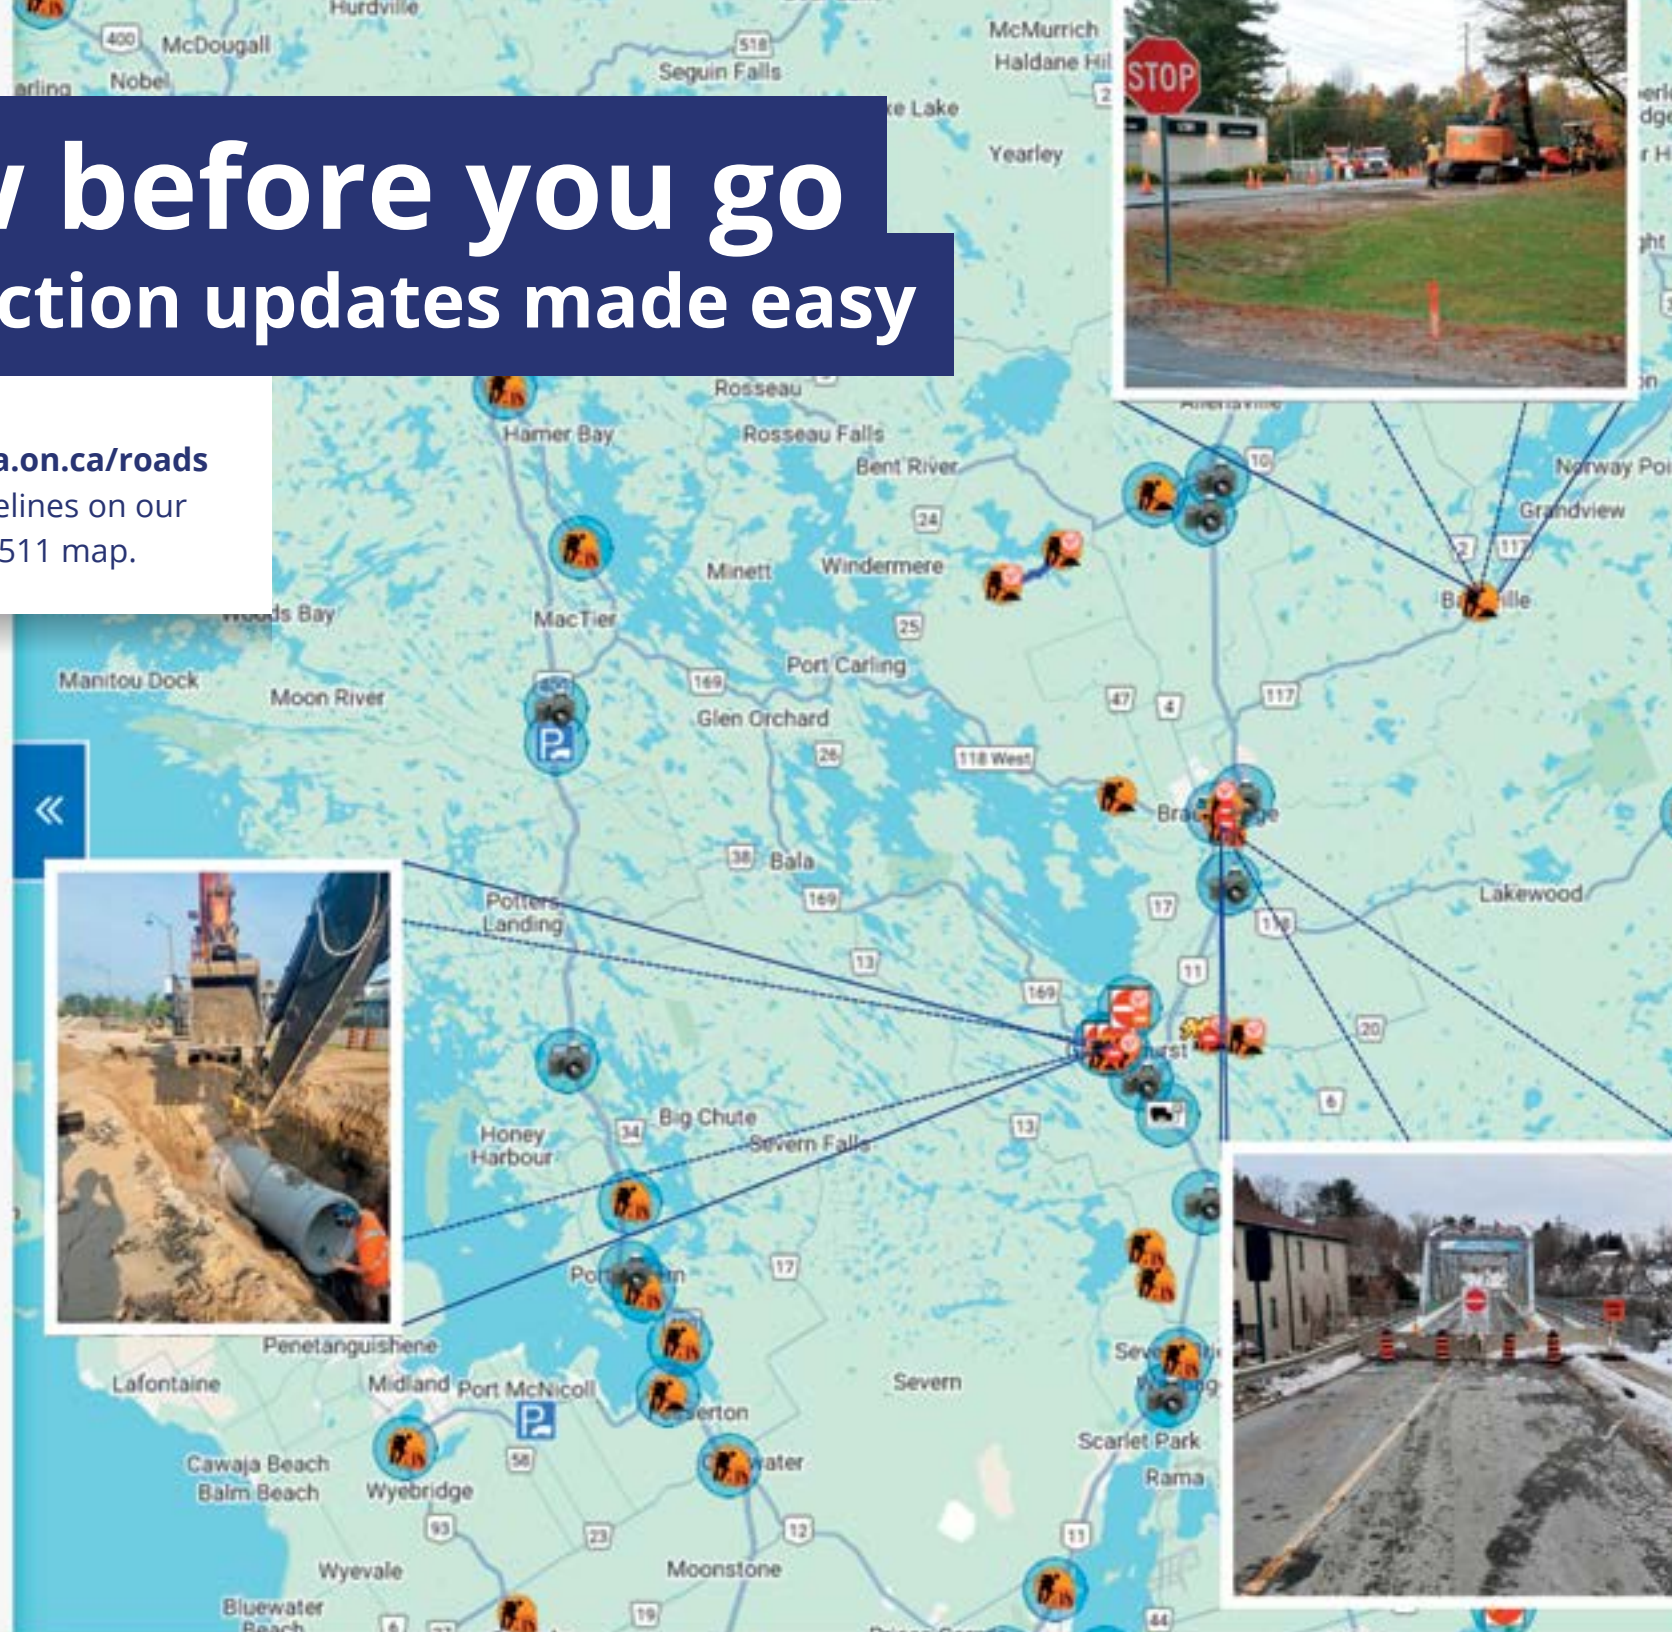

Know before you go

Construction updates made easy

Visit www.muskoka.on.ca/roads for detours and timelines on our real-time Municipal 511 map.

Municipal511
Powered by TRANSNOMIS

VIEW

Travel Info Projects

English Français

Map Table

CONTENT

- ☒ Now
- ☒ Next 7 Days
- ☐ Next 30 Days
- ☒ Road Closures, Construction, Events
- ☒ Road Restrictions, Cautions (Truck, Bus, Farm, RV)
- ☒ Road Conditions
- ☒ Emergency Notices
- ☒ Cameras
- ☐ Google Traffic

Legend

Embed Current Map

Terms of Use

Privacy Statement