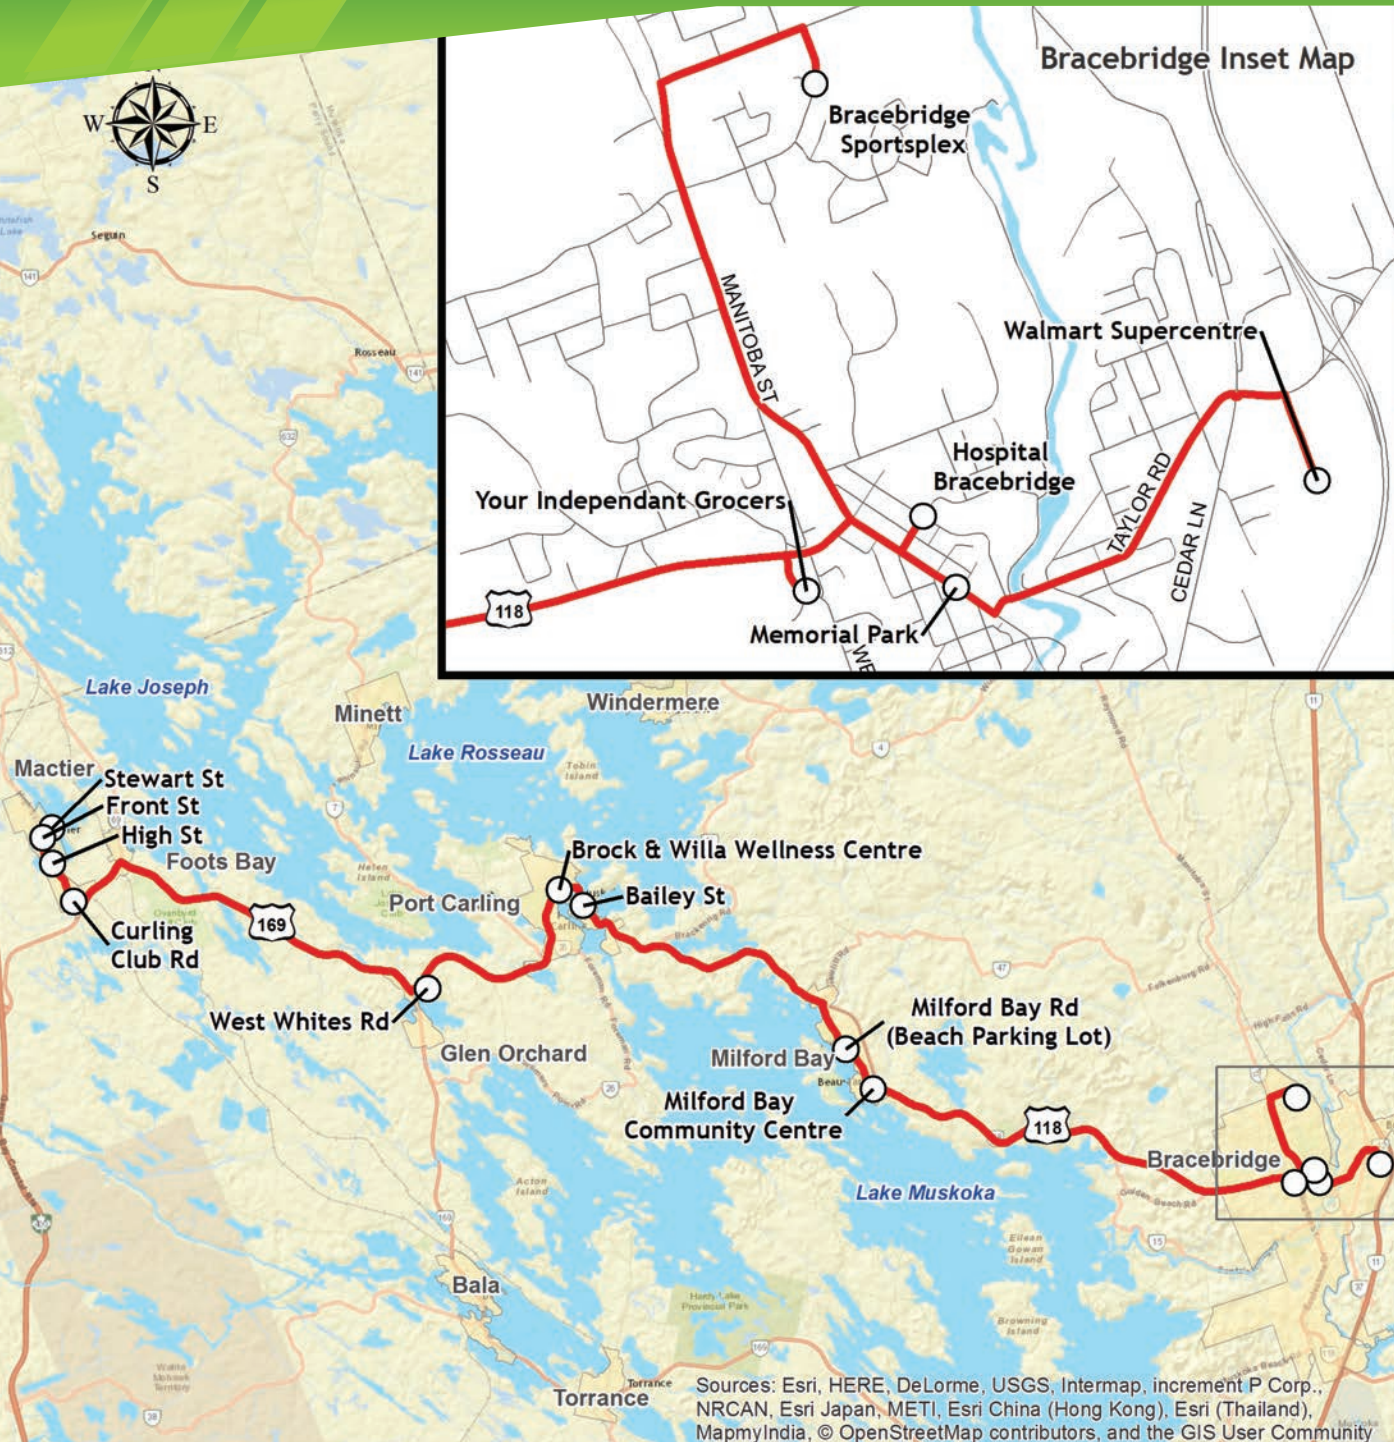

MacTier to Bracebridge

RUNS THURSDAY - WEEKLY

To Bracebridge

Stewart St.	9:15
Front St.	9:19
High St.	9:23
Curling Club Rd.	9:26
West Whites Rd. (little loop)	9:37
Brock & Willa Wellness	9:48
Bailey St. (Community Centre)	9:51
Milford Bay Rd. (Beach Parking Lot)	10:02
Beaumaris Rd. (Community Centre)	10:06
Bracebridge - Your Independent Grocer	10:18
Bracebridge - Sportsplex	10:27
Bracebridge - Hospital	10:34
Bracebridge - Memorial Park	10:38
Bracebridge - Walmart Supercentre	10:44

Back to MacTier

Bracebridge - Walmart Supercentre	1:15
Bracebridge - Memorial Park	1:21
Bracebridge - Hospital	1:25
Bracebridge - Sportsplex	1:32
Bracebridge - Your Independent Grocer	1:41
Beaumaris Rd. (Community Centre)	1:53
Milford Bay Rd. (Beach Parking Lot)	1:57
Bailey St. (Community Centre)	2:08
Brock & Willa Wellness	2:11
West Whites Rd. (little loop)	2:22
Curling Club Rd.	2:33
High St.	2:36
Front St.	2:40
Stewart St.	2:44

Sources: Esri, HERE, DeLorme, USGS, Intermap, increment P Corp., NRCAN, Esri Japan, METI, Esri China (Hong Kong), Esri (Thailand), MapmyIndia, © OpenStreetMap contributors, and the GIS User Community