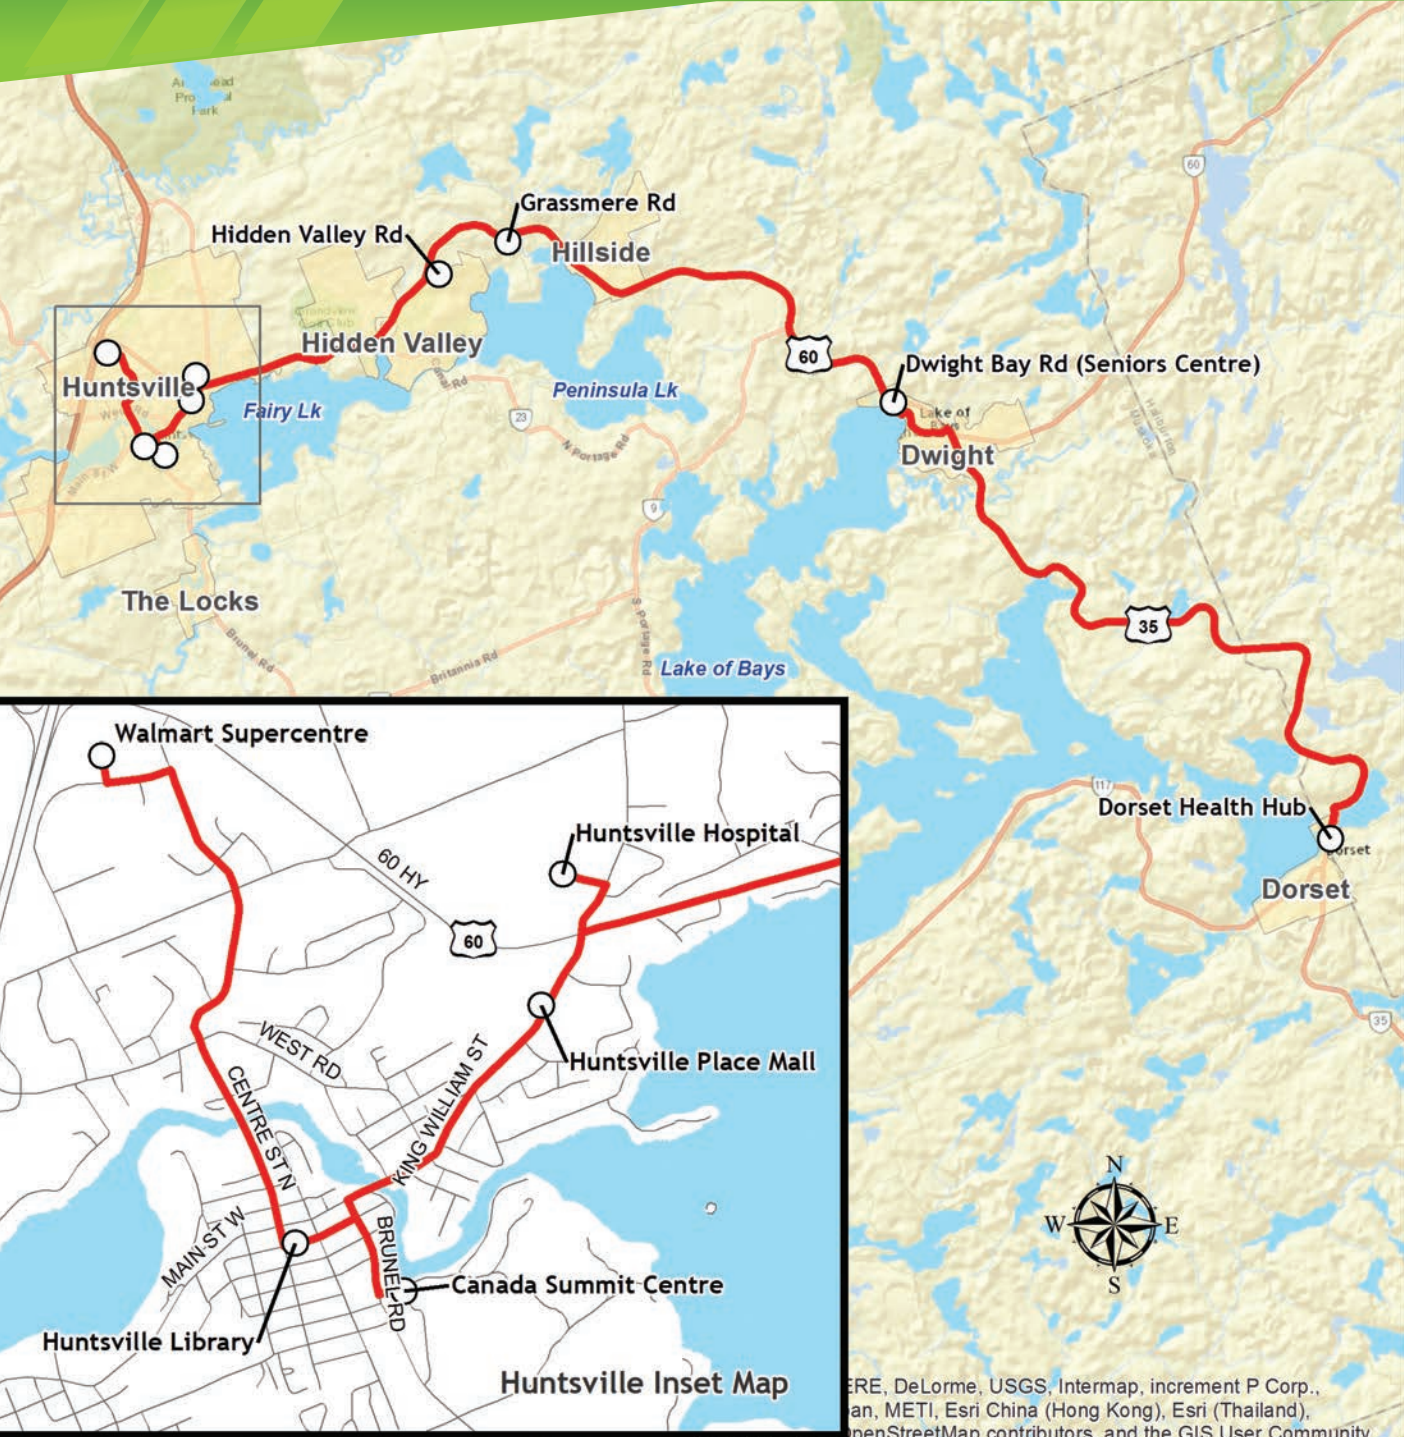

Connect with the MET

Dorset to Huntsville

RUNS TUESDAY - WEEKLY

To Huntsville

Dorset Health Hub	9:15
Dwight Bay Rd., (Seniors Centre)	9:34
Grassmere Rd.	9:47
Hidden Valley Rd	9:54
Huntsville Hospital	10:11
Huntsville Place Mall	10:16
Canada Summit Centre	10:23
Minerva Street Library	10:27
Walmart Huntsville Supercentre	10:36

Back to Dorset

Walmart Huntsville Supercentre	1:15
Minerva Street Library	1:24
Canada Summit Centre	1:28
Huntsville Place Mall	1:35
Huntsville Hospital	1:40
Hidden Valley Rd	1:51
Grassmere Rd.	1:58
Dwight Bay Rd., (Seniors Centre)	2:11
Dorset Health Hub	2:30